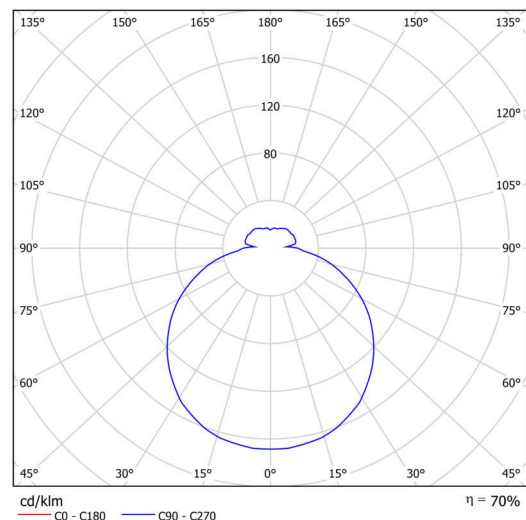

Luminous

Lum. flux of luminaire	1490 lm
Lum. flux of light source	2130 lm
Lum. flux of light source in emergency mode	150 lm
Luminaire efficacy	114 lm/W
Temperature	3000 K
Rated life time LED L80/B10	100000 hours
CRI	Ra80