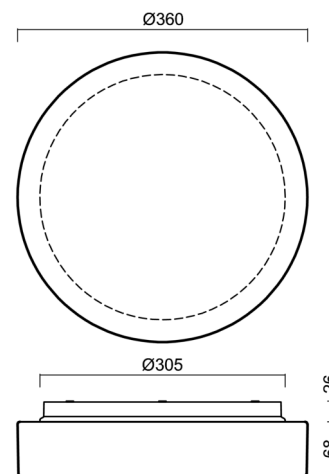

ELSA 3 IP

LED-1L15E350BD14/027/NK1W HF 3K#

WWW.OSMONT.CZ

ELSA 3 IP

Product code: ELS70407

Type: LED-1L15E350BD14/027/NK1W HF 3K#

Short description of the luminaire: White surface-mounted LED light with emergency unit combined with sensor with TRIPLEX OPAL glass shade

Technical

Types of luminaires	Emergency combined + sensor
Mounting type	surface mounted
Base material	polypropylene composite
Shade material	three-layer glass TRIPLEX OPAL
Base color	white Ral9003
Shade color	white
Holding the shade	bayonet
Mounting location	ceiling/wall
Width	360 mm
Length	360 mm
Height	94 mm
Diameter	ø 360 mm
mounting holes (diameter)	3xø5mm
Installation wire (diameter)	2xø16mm
Energy Class	D
Impact strength	IK01
Operating temperature	from -20°C to +30°C

Lampshade

Product code	Name	Color	Description	Picture	Drawing
20082	027	white		