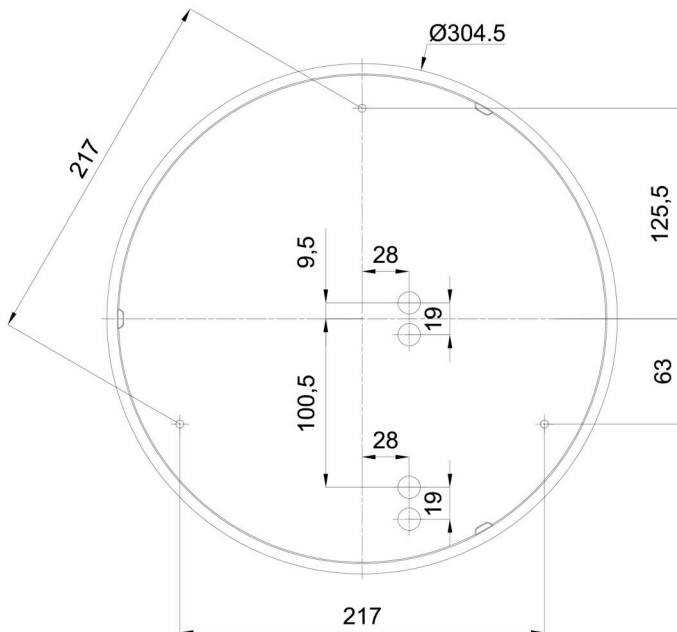

Technical

Types of luminaires	Emergency combined + sensor
Mounting type	surface mounted
Base material	polypropylene composite
Shade material	three-layer glass TRIPLEX OPAL
Base color	white Ral9003
Shade color	white
Holding the shade	bayonet
Mounting location	ceiling/wall
Width	360 mm
Length	360 mm
Height	94 mm
Diameter	ø 360 mm
mounting holes (diameter)	3xø5mm
Installation wire (diameter)	2xø16mm
Energy Class	D
Impact strength	IK01
Operating temperature	from -20°C to +30°C

TECHNICAL SHEET

MacAdam	3
Blue light hazard	Risk group 0

Eulum data for calculation programs are available at www.osmont.cz.

Logistic

EAN	8591728097400
Weight NTTO	3.1 Kg
Weight BTTO	3.4 Kg
Number of cartons	1 pcs
Package volume	0.016 m ³
Package 1 width	0.375 m
Package 1 length	0.355 m
Package 1 height	0.12 m
Warranty*	60 months

*The warranty for the batteries is valid for 12 months from the date of purchase.

Installation dimensions:

Additional assortment:

Decorative collar

Product code	Name	Color	Description	Picture	Drawing
30136	B14/X14	polished stainless steel	the collar is held by the shade		
30135	B14/X4	white Ral9003	the collar is held by the shade		
30138	B14/X13	grey	the collar is held by the shade		
30137	B14/X12	polished brass	the collar is held by the shade		

Lampshade

Product code	Name	Color	Description	Picture	Drawing
20082	027	white		