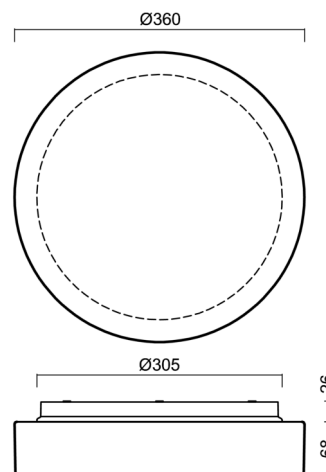

ELSA 3 IP

LED-1L15E350BD14/027 DALI 3K#

WWW.OSMONT.CZ

ELSA 3 IP

Product code: ELS70404

Type: LED-1L15E350BD14/027 DALI 3K#

Short description of the luminaire: White surface-mounted LED light DALI with TRIPLEX OPAL glass shade

Technical

| | |
|------------------------------|--------------------------------|
| Types of luminaires | Dimmable |
| Mounting type | surface mounted |
| Base material | polypropylene composite |
| Shade material | three-layer glass TRIPLEX OPAL |
| Base color | white Ral9003 |
| Shade color | white |
| Holding the shade | bayonet |
| Mounting location | ceiling/wall |
| Width | 360 mm |
| Length | 360 mm |
| Height | 94 mm |
| Diameter | ø 360 mm |
| mounting holes (diameter) | 3xø5mm |
| Installation wire (diameter) | 2xø16mm |
| Energy Class | D |
| Impact strength | IK01 |
| Operating temperature | from -20°C to +30°C |

Lampshade

| Product code | Name | Color | Description | Picture | Drawing |
|--------------|------|-------|-------------|--|---------|
| 20082 | 027 | white | |  | |