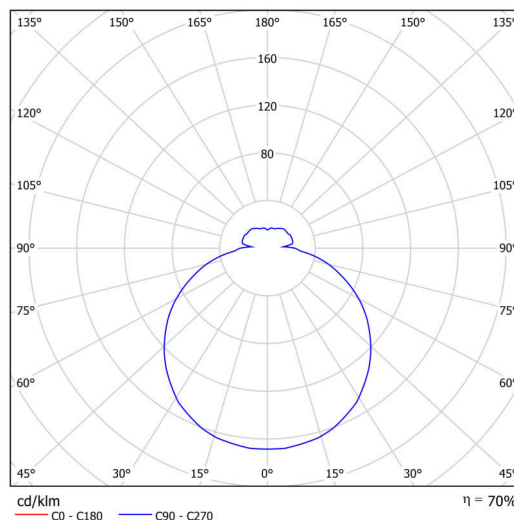

Luminous

Lum. flux of luminaire	1490 lm
Lum. flux of light source	2130 lm
Luminaire efficacy	114 lm/W
Temperature	3000 K
Rated life time LED L80/B10	100000 hours
CRI	Ra80
MacAdam	3
Blue light hazard	Risk group 0