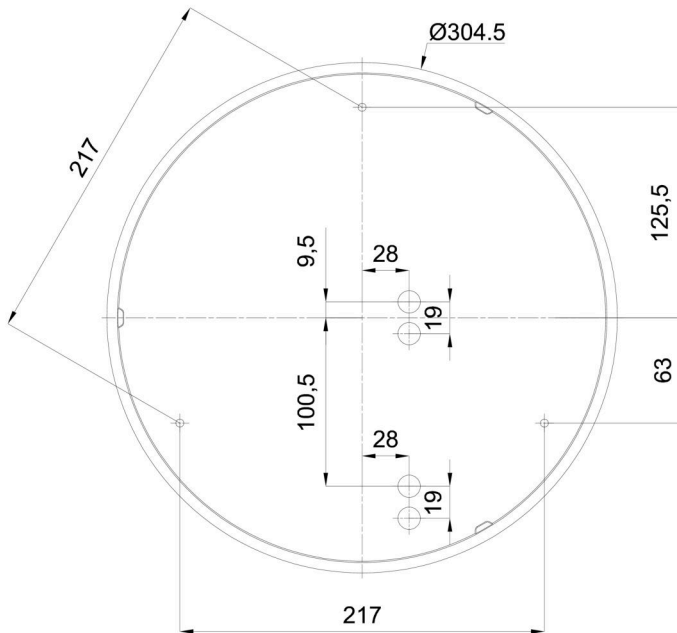

Logistic

EAN	8591728097370
Weight NTTO	3.1 Kg
Weight BTTO	3.4 Kg
Number of cartons	1 pcs
Package volume	0.016 m³
Package 1 width	0.375 m
Package 1 length	0.355 m
Package 1 height	0.12 m
Warranty*	60 months

*The warranty for the batteries is valid for 12 months from the date of purchase.

Installation dimensions: