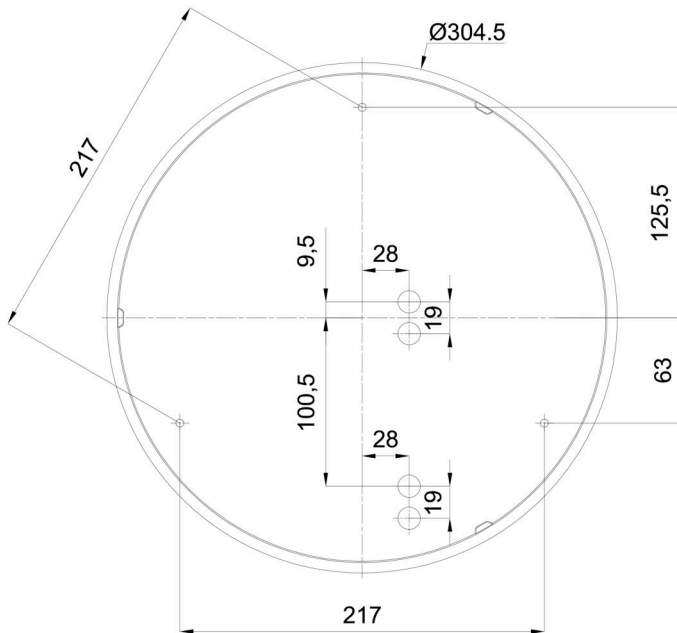

Technical

Types of luminaires	Sensor
Mounting type	surface mounted
Base material	polypropylene composite
Shade material	three-layer glass TRIPLEX OPAL
Base color	white Ral9003
Shade color	white
Holding the shade	bayonet
Mounting location	ceiling/wall
Width	360 mm
Length	360 mm
Height	94 mm
Diameter	ø 360 mm
mounting holes (diameter)	3xø5mm
Installation wire (diameter)	2xø16mm
Energy Class	D
Impact strength	IK01
Operating temperature	from -20°C to +30°C

Eulum data for calculation programs are available at www.osmont.cz.

Logistic

EAN	8591728097363
Weight NTTO	3.1 Kg
Weight BTTO	3.4 Kg
Number of cartons	1 pcs
Package volume	0.016 m ³
Package 1 width	0.375 m
Package 1 length	0.355 m
Package 1 height	0.12 m
Warranty*	60 months

*The warranty for the batteries is valid for 12 months from the date of purchase.

Installation dimensions:

Additional assortment:

Decorative collar

Product code	Name	Color	Description	Picture	Drawing
30136	B14/X14	polished stainless steel	the collar is held by the shade		
30135	B14/X4	white Ral9003	the collar is held by the shade		
30138	B14/X13	grey	the collar is held by the shade		
30137	B14/X12	polished brass	the collar is held by the shade		

Lampshade

Product code	Name	Color	Description	Picture	Drawing
20082	027	white		