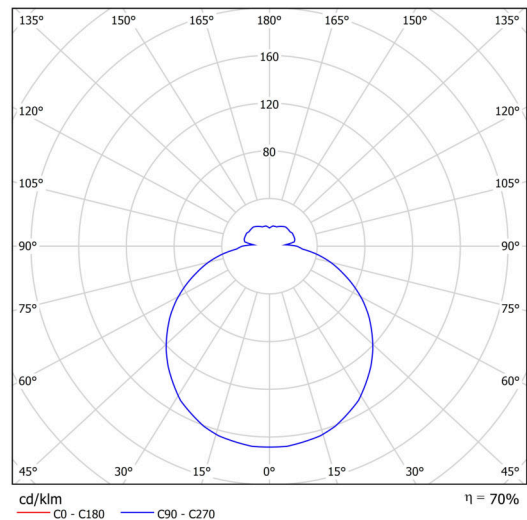

Luminous

Lum. flux of luminaire	1490 lm
Lum. flux of light source	2130 lm
Luminaire efficacy	114 lm/W
Temperature	3000 K
Rated life time LED L80/B10	100000 hours
CRI	Ra80
MacAdam	3
Blue light hazard	Risk group 0