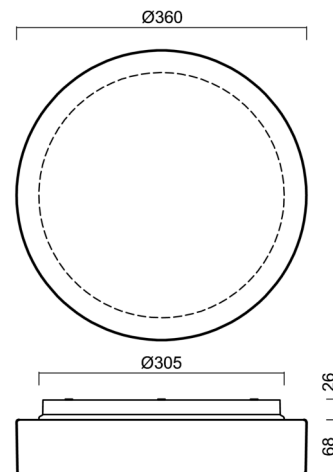

ELSA 3 IP

LED-1L15E350BD14/027 HF 3K#

WWW.OSMONT.CZ

ELSA 3 IP

Product code: ELS70403

Type: LED-1L15E350BD14/027 HF 3K#

Short description of the luminaire: White surface-mounted LED light with sensor with TRIPLEX OPAL glass shade

Technical

Types of luminaires	Sensor
Mounting type	surface mounted
Base material	polypropylene composite
Shade material	three-layer glass TRIPLEX OPAL
Base color	white Ral9003
Shade color	white
Holding the shade	bayonet
Mounting location	ceiling/wall
Width	360 mm
Length	360 mm
Height	94 mm
Diameter	ø 360 mm
mounting holes (diameter)	3xø5mm
Installation wire (diameter)	2xø16mm
Energy Class	D
Impact strength	IK01
Operating temperature	from -20°C to +30°C

Lampshade

Product code	Name	Color	Description	Picture	Drawing
20082	027	white		