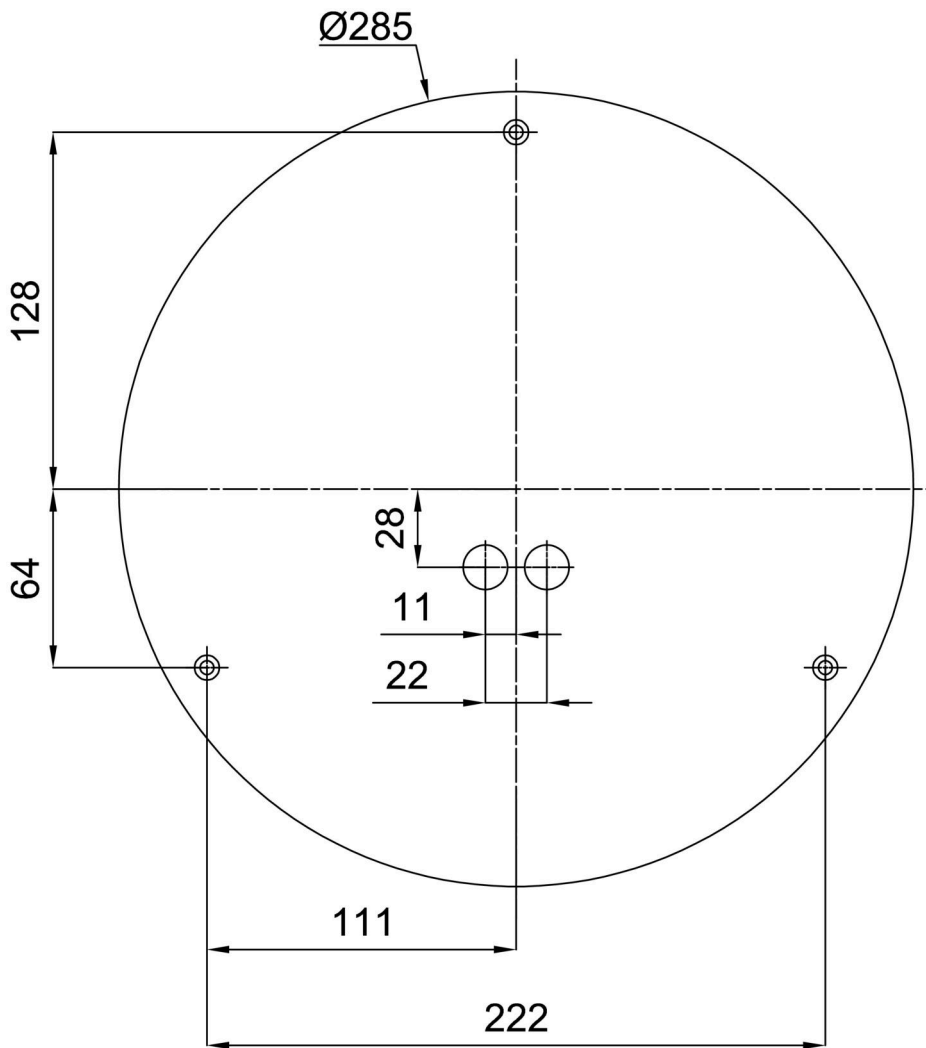

Logistic

EAN	8591728151034
Weight NTTO	3.1 Kg
Weight BTTO	3.4 Kg
Number of cartons	1 pcs
Package volume	0.016 m³
Package 1 width	0.355 m
Package 1 length	0.375 m
Package 1 height	0.12 m
Warranty*	60 months

*The warranty for the batteries is valid for 12 months from the date of purchase.

Installation dimensions: