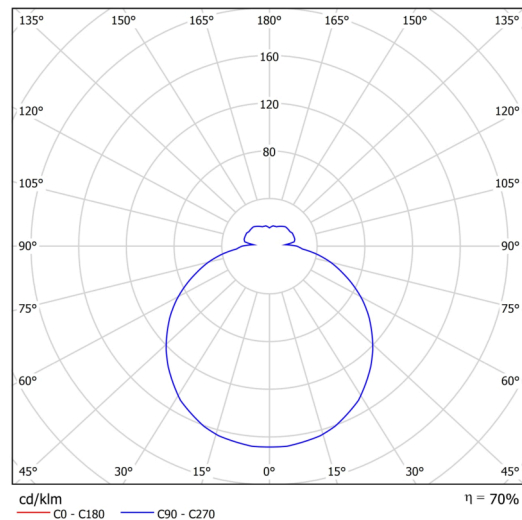

Luminous

Lum. flux of luminaire	2190 lm
Lum. flux of light source	3130 lm
Lum. flux of light source in emergency mode	200 lm
Temperature	4000 K
Rated life time LED L80/B10	100000 hours
CRI	Ra80
MacAdam	3
Blue light hazard	Risk group 0