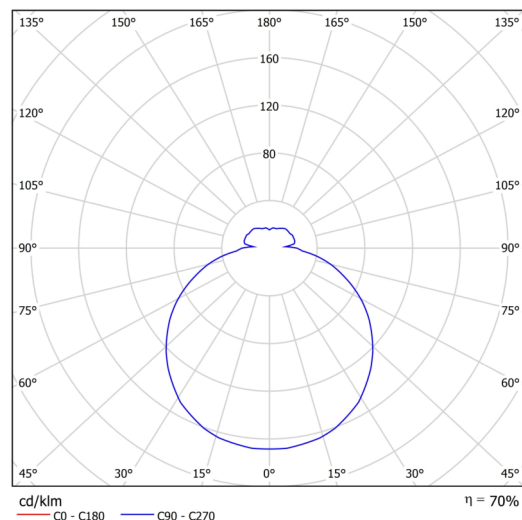

Luminous

Lum. flux of luminaire	1490 lm
Lum. flux of light source	2130 lm
Lum. flux of light source in emergency mode	200 lm
Temperature	3000 K
Rated life time LED L80/B10	100000 hours
CRI	Ra80
MacAdam	3
Blue light hazard	Risk group 0

Eulum data for calculation programs are available at www.osmont.cz.