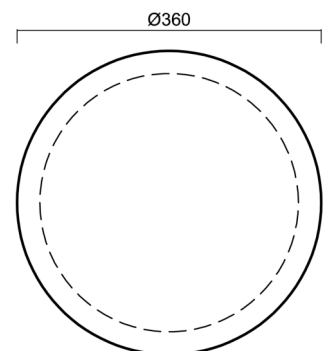

## Technical

Types of luminaires	Emergency combined + sensor
Mounting type	surface mounted
Base material	steel
Shade material	three-layer glass TRIPLEX OPAL
Base color	white Ral9003
Shade color	white
Holding the shade	bayonet
Mounting location	ceiling/wall
Width	360 mm
Length	360 mm
Height	88 mm
mounting holes (diameter)	3xØ5mm
Cable entrance	2xØ16mm
Energy Class	D
Impact strength	IK01
Operating temperature	from -20°C to +30°C