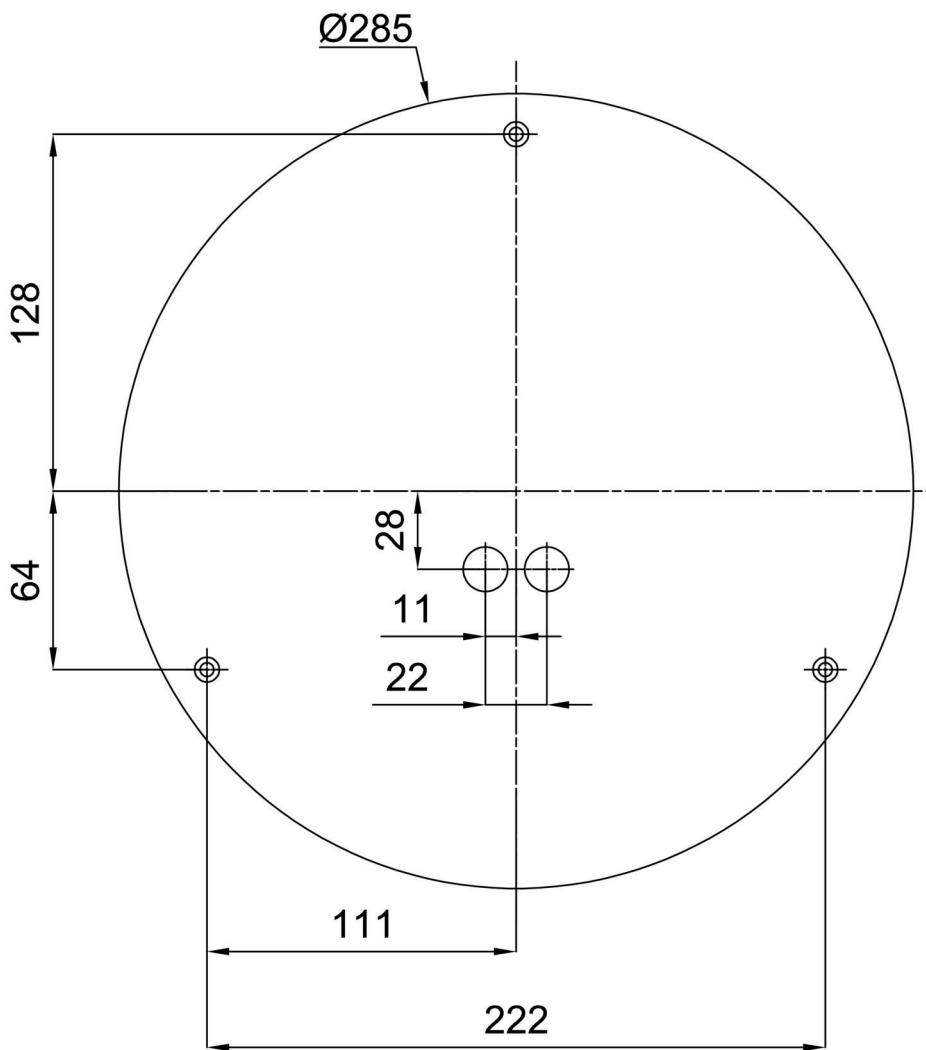

Logistic

EAN	8591728098056
Weight NTTO	3.1 Kg
Weight BTTO	3.4 Kg
Number of cartons	1 pcs
Package volume	0.016 m³
Package 1 width	0.375 m
Package 1 length	0.355 m
Package 1 height	0.12 m
Warranty*	60 months

*The warranty for the batteries is valid for 12 months from the date of purchase.

Installation dimensions: