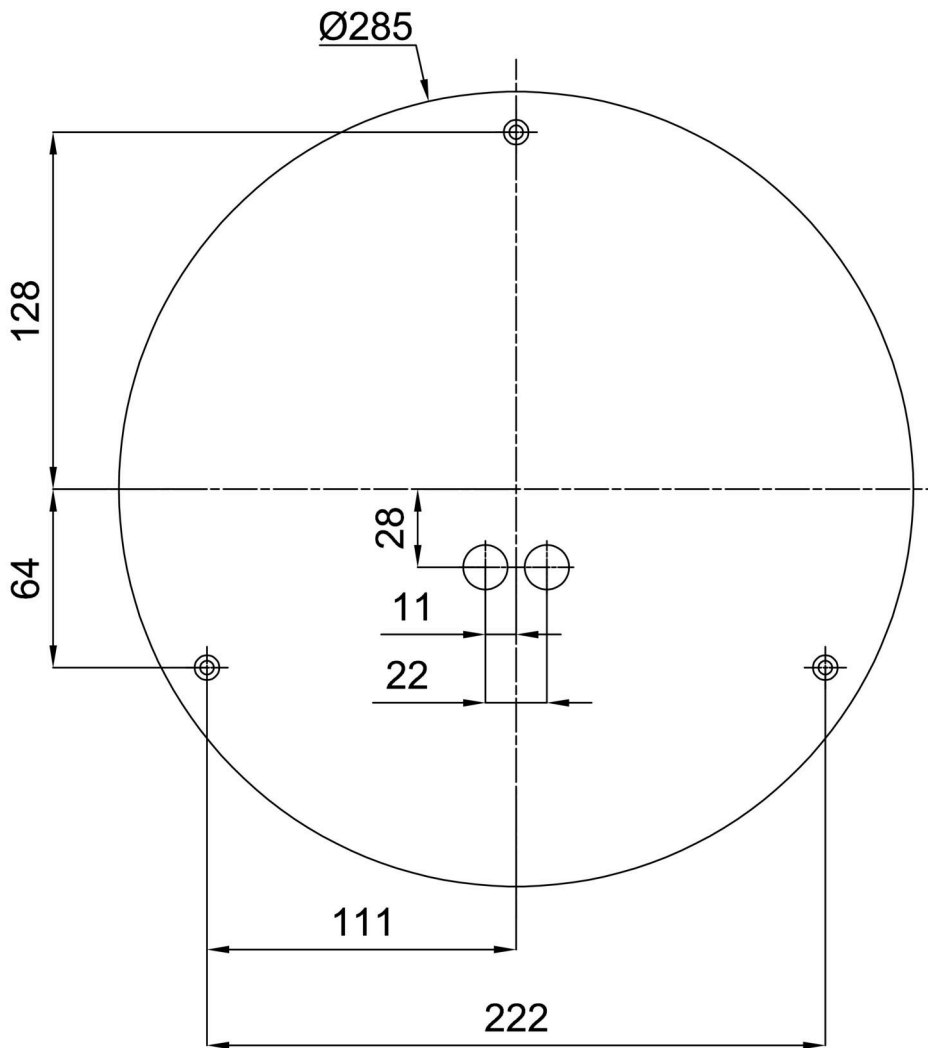

Logistic

EAN	8591728098032
Weight NTTO	3.1 Kg
Weight BTTO	3.4 Kg
Number of cartons	1 pcs
Package volume	0.016 m³
Package 1 width	0.375 m
Package 1 length	0.355 m
Package 1 height	0.12 m
Warranty*	60 months

*The warranty for the batteries is valid for 12 months from the date of purchase.

Installation dimensions: