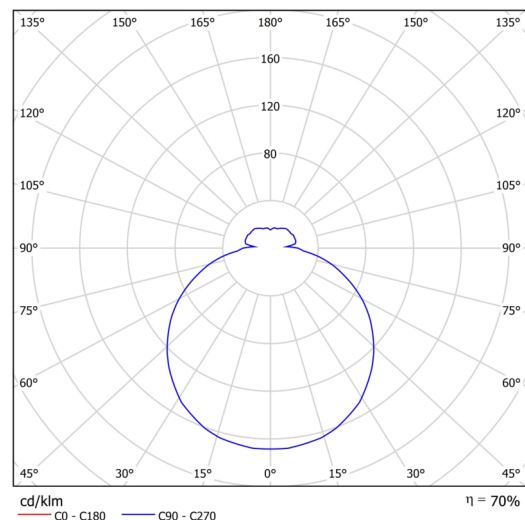

Luminous

Lum. flux of luminaire	2190 lm
Lum. flux of light source	3130 lm
Lum. flux of light source in emergency mode	150 lm
Luminaire efficacy	115 lm/W
Temperature	4000 K
Rated life time LED L80/B10	100000 hours
CRI	Ra80