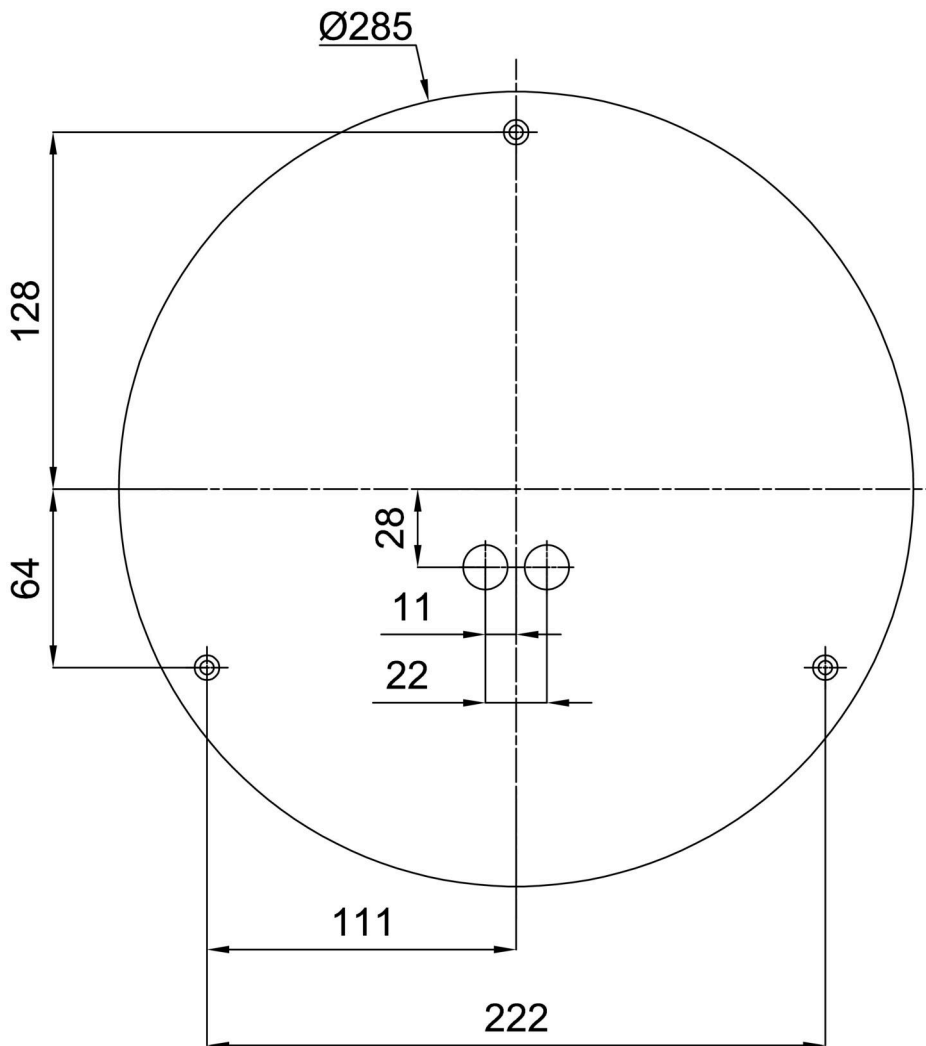

Technical

Types of luminaires	Emergency combined + sensor
Mounting type	surface mounted
Base material	steel
Shade material	three-layer glass TRIPLEX OPAL
Base color	white Ral9003
Shade color	white
Holding the shade	bayonet
Mounting location	ceiling/wall
Width	360 mm
Length	360 mm
Height	88 mm
Diameter	ø 360 mm
mounting holes (diameter)	3xø5mm
Installation wire (diameter)	2xø16mm
Energy Class	D
Impact strength	IK01
Operating temperature	from -20°C to +30°C

*The warranty for the batteries is valid for 12 months from the date of purchase.

Installation dimensions:

Additional assortment:

Decorative collar

Product code	Name	Color	Description	Picture	Drawing
30136	B14/X14	polished stainless steel	the collar is held by the shade		
30135	B14/X4	white Ral9003	the collar is held by the shade		
30138	B14/X13	grey	the collar is held by the shade		
30137	B14/X12	polished brass	the collar is held by the shade		