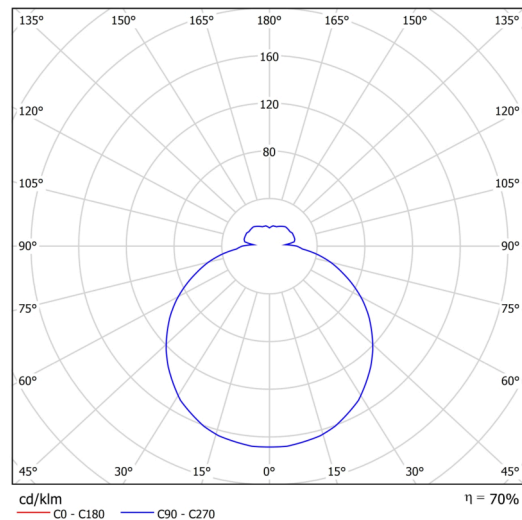

Luminous

Lum. flux of luminaire	1550 lm
Lum. flux of light source	2220 lm
Luminaire efficacy	119 lm/W
Temperature	4000 K
Rated life time LED L80/B10	100000 hours
CRI	Ra80
MacAdam	3
Blue light hazard	Risk group 0