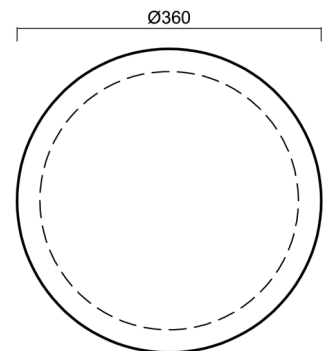

ELSA 3

LED-1L15E350BT14/027 HF CORR 4K#

WWW.OSMONT.CZ

ELSA 3

Product code: ELS68563

Type: LED-1L15E350BT14/027 HF CORR 4K#

Short description of the luminaire: White surface-mounted LED light with CORRIDOR function with TRIPLEX OPAL shade.

Technical

Types of luminaires	Corridor
Mounting type	surface mounted
Base material	steel
Shade material	three-layer glass TRIPLEX OPAL
Base color	white Ral9003
Shade color	white
Holding the shade	bayonet
Mounting location	ceiling/wall
Width	360 mm
Length	360 mm
Height	88 mm
Diameter	ø 360 mm
mounting holes (diameter)	3xø5mm
Installation wire (diameter)	2xø16mm
Energy Class	D
Impact strength	IK01
Operating temperature	from -20°C to +30°C