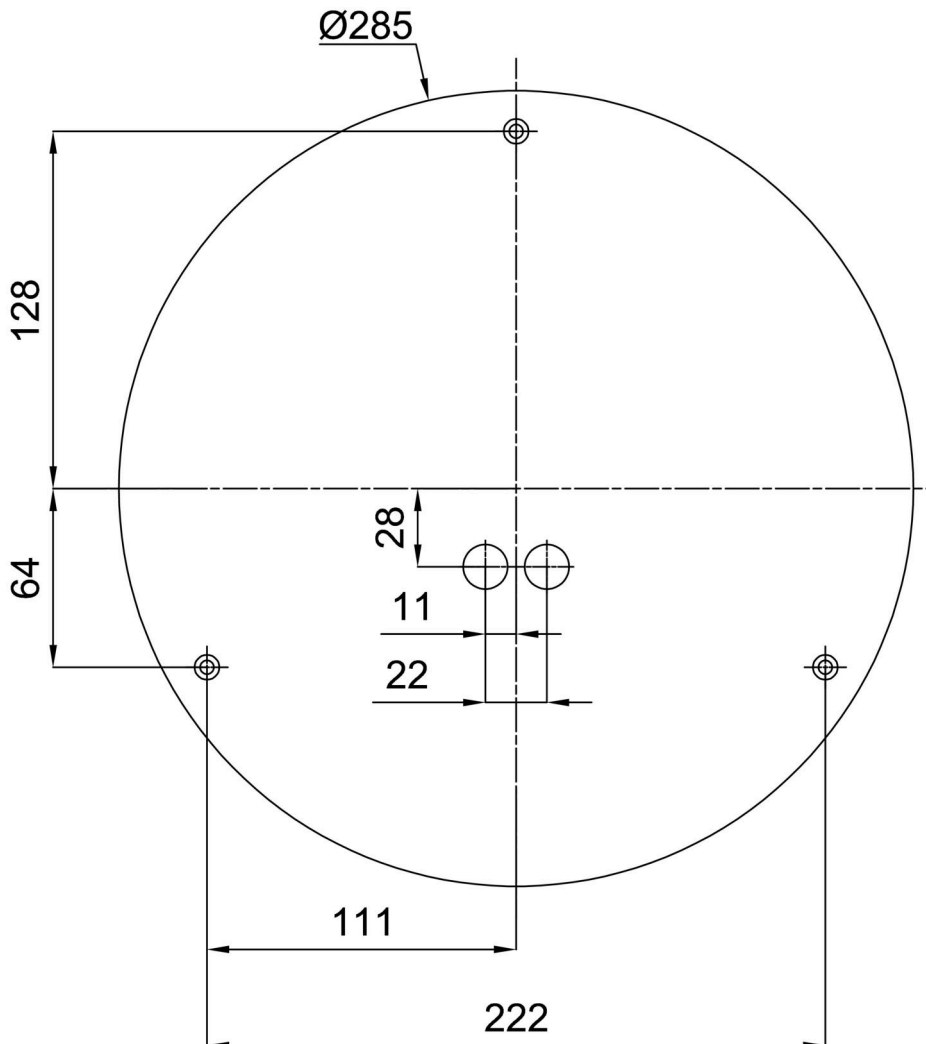

Logistic

EAN	8591728096540
Weight NTTO	3.1 Kg
Weight BTTO	3.4 Kg
Number of cartons	1 pcs
Package volume	0.016 m³
Package 1 width	0.375 m
Package 1 length	0.355 m
Package 1 height	0.12 m
Warranty*	60 months

*The warranty for the batteries is valid for 12 months from the date of purchase.

Installation dimensions: