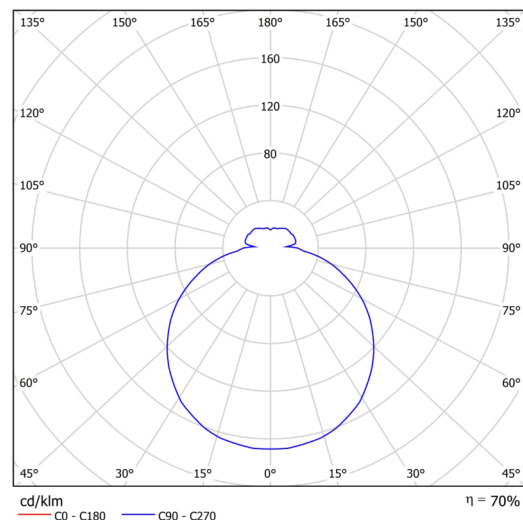

Luminous

Lum. flux of luminaire	2100 lm
Lum. flux of light source	3000 lm
Luminaire efficacy	110 lm/W
Temperature	3000 K
Rated life time LED L80/B10	100000 hours
CRI	Ra80
MacAdam	3
Blue light hazard	Risk group 0