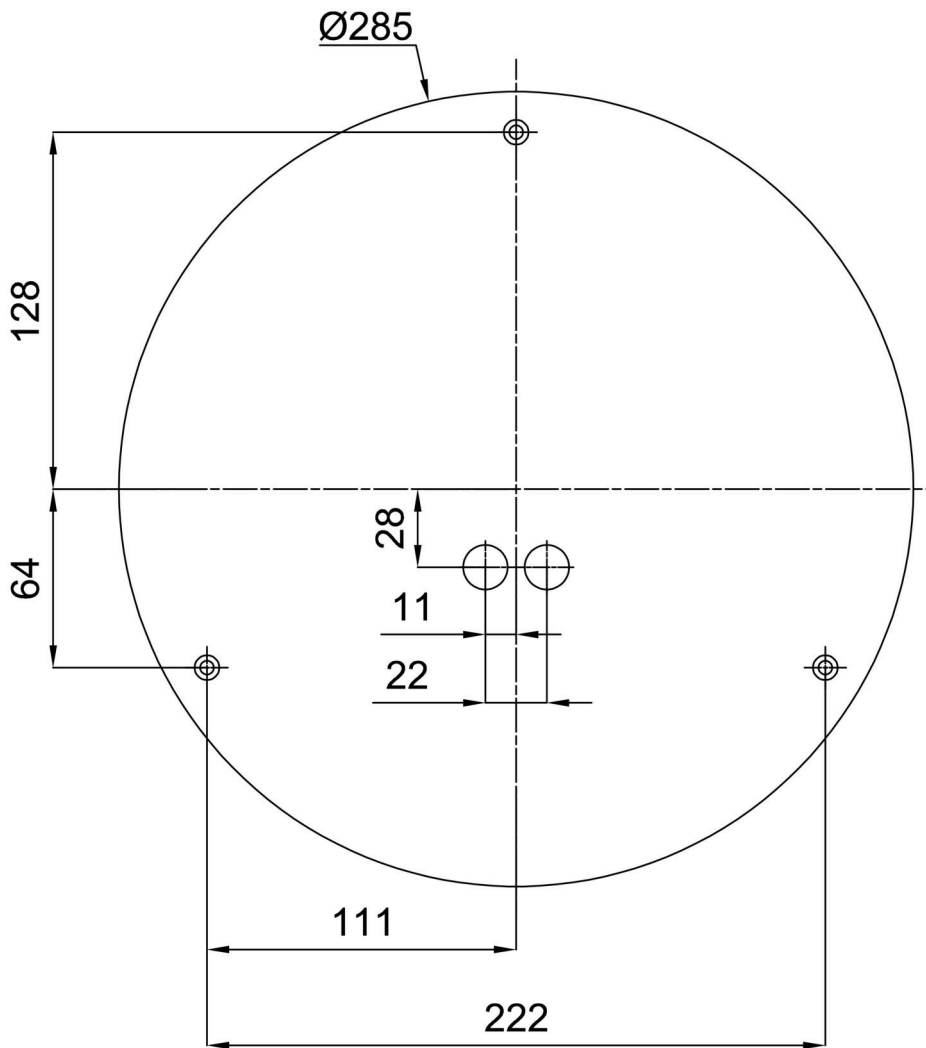

Logistic

EAN	8591728095918
Weight NTTO	3.1 Kg
Weight BTTO	3.4 Kg
Number of cartons	1 pcs
Package volume	0.016 m³
Package 1 width	0.375 m
Package 1 length	0.355 m
Package 1 height	0.12 m
Warranty*	60 months

*The warranty for the batteries is valid for 12 months from the date of purchase.

Installation dimensions: