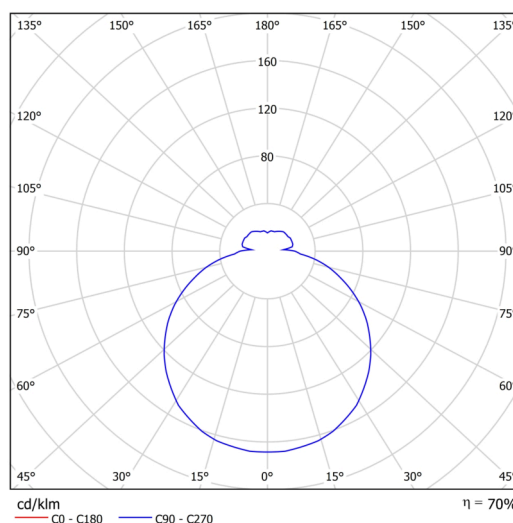

Luminous

Lum. flux of luminaire	2100 lm
Lum. flux of light source	3000 lm
Luminaire efficacy	110 lm/W
Temperature	3000 K
Rated life time LED L80/B10	100000 hours
CRI	Ra80
MacAdam	3
Blue light hazard	Risk group 0