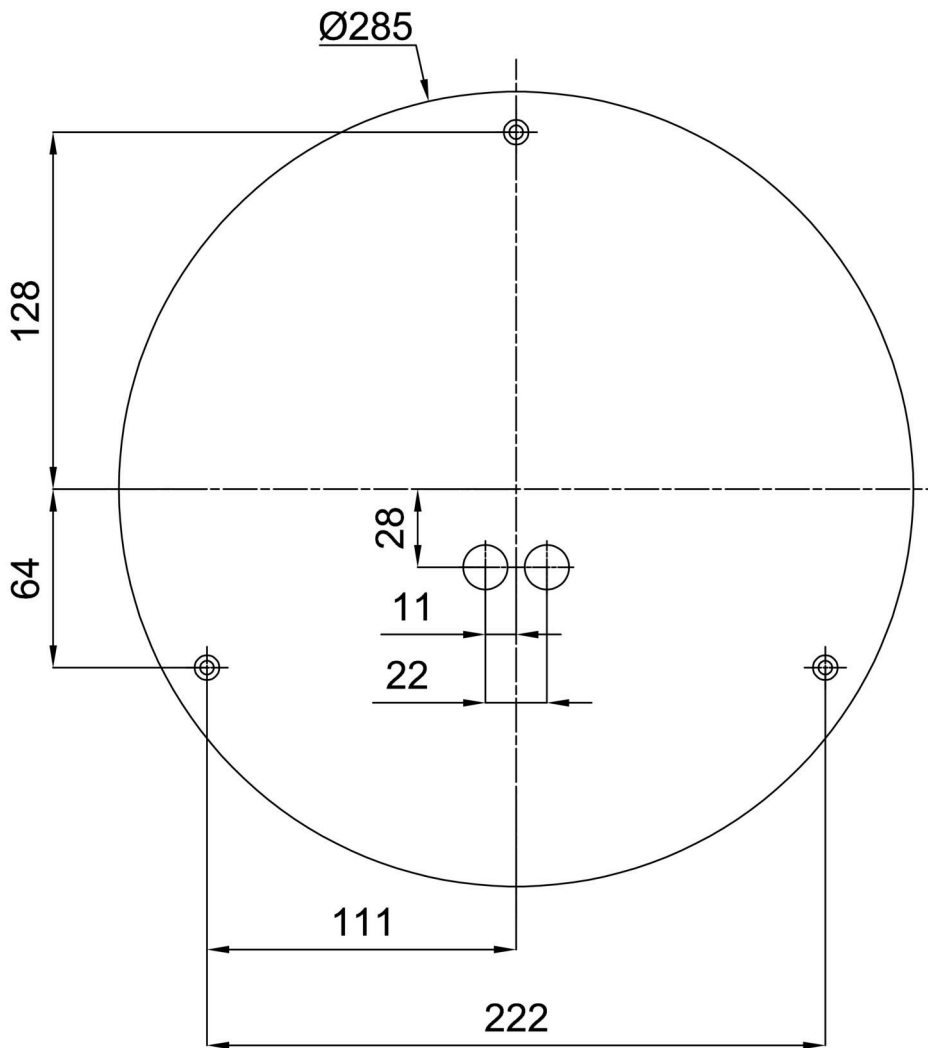

Types of luminaires	Classic on/off
Mounting type	surface mounted
Base material	steel
Shade material	three-layer glass TRIPLEX OPAL
Base color	white Ral9003
Shade color	white
Holding the shade	bayonet
Mounting location	ceiling/wall
Width	360 mm
Length	360 mm
Height	88 mm
Diameter	ø 360 mm
mounting holes (diameter)	3xø5mm
Installation wire (diameter)	2xø16mm
Impact strength	IK01
Operating temperature	from -20°C to +30°C

Eulum data for calculation programs are available at www.osmont.cz.

Logistic

EAN	8591728448158
Weight NTTO	2.8 Kg
Weight BTTO	2.1 Kg
Number of cartons	1 pcs
Package volume	0.016 m ³
Package 1 width	0.375 m
Package 1 length	0.355 m
Package 1 height	0.12 m
Warranty*	60 months

*The warranty for the batteries is valid for 12 months from the date of purchase.

Installation dimensions:

Additional assortment:

Decorative collar

Product code	Name	Color	Description	Picture	Drawing
30136	B14/X14	polished stainless steel	the collar is held by the shade		
30135	B14/X4	white Ral9003	the collar is held by the shade		
30138	B14/X13	grey	the collar is held by the shade		
30137	B14/X12	polished brass	the collar is held by the shade		