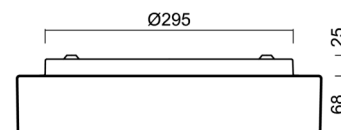

Types of luminaires	Classic on/off
Mounting type	surface mounted
Base material	steel
Shade material	three-layer glass TRIPLEX OPAL
Base color	white Ral9003
Shade color	white
Holding the shade	bayonet
Mounting location	ceiling/wall
Width	360 mm
Length	360 mm
Height	88 mm
Diameter	ø 360 mm
mounting holes (diameter)	3xø5mm
Installation wire (diameter)	2xø16mm
Impact strength	IK01
Operating temperature	from -20°C to +30°C

Eulum data for calculation programs are available at www.osmont.cz.

Logistic

EAN	8591728448158
Weight NTTO	2.8 Kg
Weight BTTO	2.1 Kg
Number of cartons	1 pcs
Package volume	0.016 m ³
Package 1 width	0.375 m
Package 1 length	0.355 m
Package 1 height	0.12 m
Warranty*	60 months