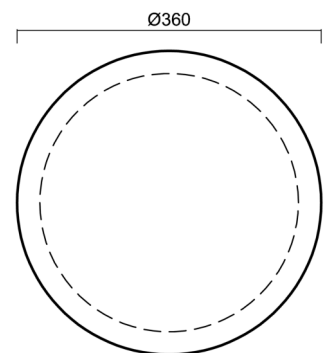

ELSA 3

IN-22BT14/027*

WWW.OSMONT.CZ

ELSA 3

Product code: ELS44815

Type: IN-22BT14/027*

Short description of the luminaire: White surface-mounted E27 light ON/OFF with TRIPLEX OPAL glass shade.

Technical

Types of luminaires	Classic on/off
Mounting type	surface mounted
Base material	steel
Shade material	three-layer glass TRIPLEX OPAL
Base color	white Ral9003
Shade color	white
Holding the shade	bayonet
Mounting location	ceiling/wall
Width	360 mm
Length	360 mm
Height	88 mm
Diameter	ø 360 mm
mounting holes (diameter)	3xø5mm
Installation wire (diameter)	2xø16mm
Impact strength	IK01
Operating temperature	from -20°C to +30°C