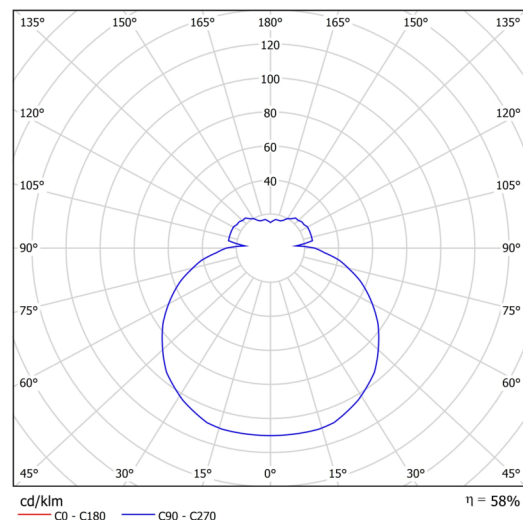

Luminous

Blue light hazard	Risk group 0

Eulum data for calculation programs are available at www.osmont.cz.