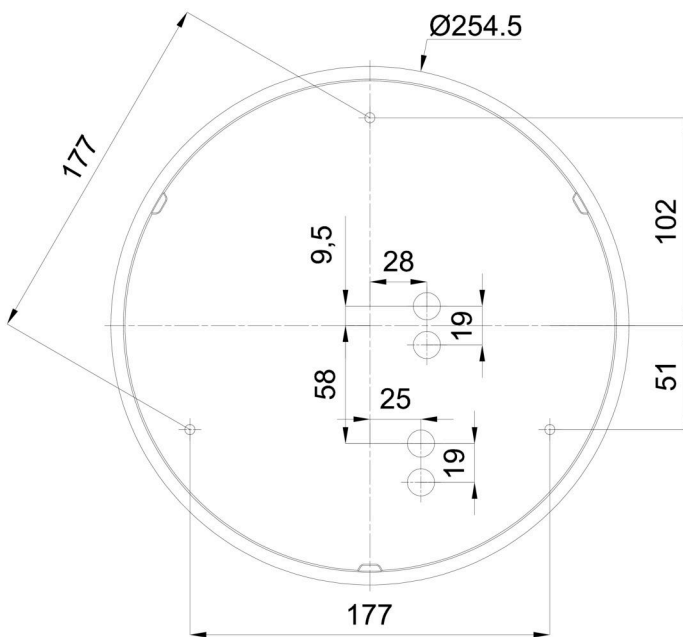

Technical

Types of luminaires	Tunable White
Mounting type	surface mounted
Base material	polypropylene composite
Shade material	three-layer glass TRIPLEX OPAL
Base color	white Ral9003
Shade color	white
Holding the shade	bayonet
Mounting location	ceiling/wall
Width	300 mm
Length	300 mm
Height	91 mm
Diameter	ø 300 mm
mounting holes (diameter)	3xø5mm
Installation wire (diameter)	2xø16mm
Energy Class	D
Impact strength	IK01
Operating temperature	from -20°C to +30°C

Eulum data for calculation programs are available at www.osmont.cz.

Logistic

EAN	8591728085834
Weight NTTO	2.1 Kg
Weight BTTO	2.4 Kg
Number of cartons	1 pcs
Package volume	0.012 m ³
Package 1 width	0.32 m
Package 1 length	0.31 m
Package 1 height	0.12 m
Warranty*	60 months

*The warranty for the batteries is valid for 12 months from the date of purchase.

Installation dimensions:

Additional assortment:

Decorative collar

Product code	Name	Color	Description	Picture	Drawing
30069	B13/X14	polished stainless steel	the collar is held by the shade		
30068	B13/X4	white Ral9003	the collar is held by the shade		
30071	B13/X13	grey	the collar is held by the shade		
30070	B13/X12	polished brass	the collar is held by the shade		

Lampshade

Product code	Name	Color	Description	Picture	Drawing
20081	025	white		