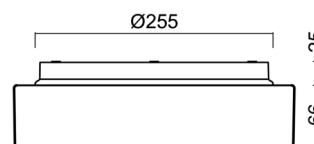

Technical

Types of luminaires	Tunable White
Mounting type	surface mounted
Base material	polypropylene composite
Shade material	three-layer glass TRIPLEX OPAL
Base color	white Ral9003
Shade color	white
Holding the shade	bayonet
Mounting location	ceiling/wall
Width	300 mm
Length	300 mm
Height	91 mm
Diameter	ø 300 mm
mounting holes (diameter)	3xø5mm
Installation wire (diameter)	2xø16mm
Energy Class	D
Impact strength	IK01
Operating temperature	from -20°C to +30°C

Eulum data for calculation programs are available at www.osmont.cz.

Logistic

EAN	8591728085834
Weight NTTO	2.1 Kg
Weight BTTO	2.4 Kg
Number of cartons	1 pcs
Package volume	0.012 m ³
Package 1 width	0.32 m
Package 1 length	0.31 m
Package 1 height	0.12 m
Warranty*	60 months