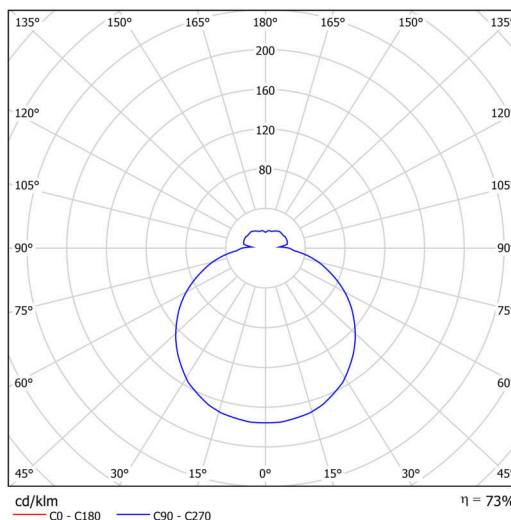

ELSA 2 IP

Product code: ELS71238

Type: LED-1L14ET500BD13/025 BT 27-65K#

Short description of the luminaire: White color | surface-mounted LED light | Bluetooth Tunable White system | TRIPLEX OPAL glass shade with matt surface |

Technical

Types of luminaires	Tunable White
Mounting type	surface mounted
Base material	polypropylene composite
Shade material	three-layer glass TRIPLEX OPAL
Base color	white Ral9003
Shade color	white
Holding the shade	bayonet
Mounting location	ceiling/wall
Width	300 mm
Length	300 mm
Height	91 mm
Diameter	ø 300 mm
mounting holes (diameter)	3xø5mm
Installation wire (diameter)	2xø16mm
Energy Class	D
Impact strength	IK01
Operating temperature	from -20°C to +30°C

Electric

Power consumption	12 W
Ingress Protection	IP65
Socket	LED modul
terminal block	snap terminal block
Automatic circuit breaker type B10A	22 pcs
Automatic circuit breaker type B16A	36 pcs

Luminous

Lum. flux of luminaire	1450 lm
Lum. flux of light source	1980 lm
Luminaire efficacy	120 lm/W
Temperature	2700-6500 K
Rated life time LED L80/B10	100000 hours
CRI	Ra80
MacAdam	3
Blue light hazard	Risk group 0

Eulum data for calculation programs are available at www.osmont.cz.