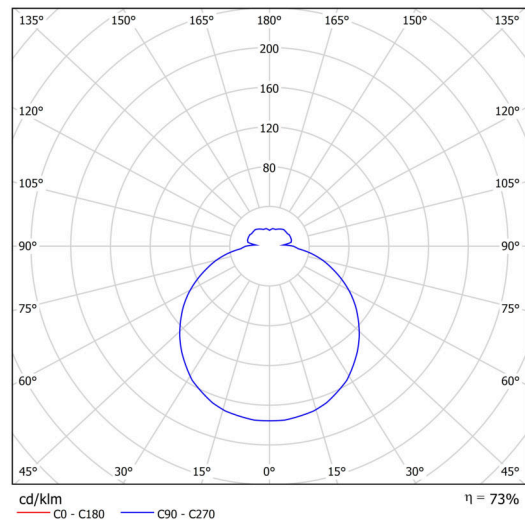

Luminous

Lum. flux of luminaire	1520 lm
Lum. flux of light source	2080 lm
Luminaire efficacy	116 lm/W
Temperature	4000 K
Rated life time LED L80/B10	100000 hours
CRI	Ra80
MacAdam	3
Blue light hazard	Risk group 0