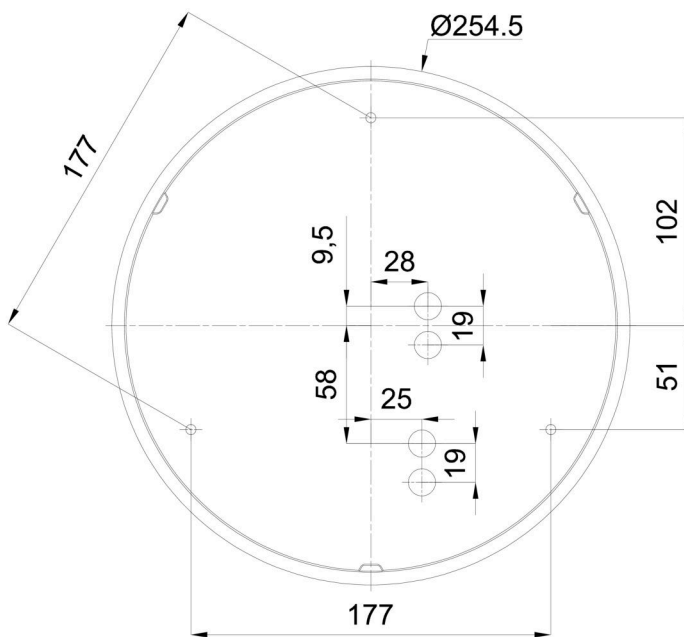

Logistic

EAN	8591728097622
Weight NTTO	2.1 Kg
Weight BTTO	2.4 Kg
Number of cartons	1 pcs
Package volume	0.012 m³
Package 1 width	0.32 m
Package 1 length	0.31 m
Package 1 height	0.12 m
Warranty*	60 months

*The warranty for the batteries is valid for 12 months from the date of purchase.

Installation dimensions: