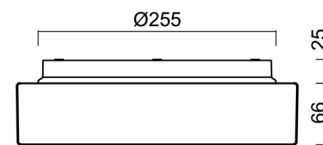

Technical

Types of luminaires	Corridor
Mounting type	surface mounted
Base material	polypropylene composite
Shade material	three-layer glass TRIPLEX OPAL
Base color	white Ral9003
Shade color	white
Holding the shade	bayonet
Mounting location	ceiling/wall
Width	300 mm
Length	300 mm
Height	91 mm
Diameter	ø 300 mm
mounting holes (diameter)	3xø5mm
Installation wire (diameter)	2xø16mm
Energy Class	D
Impact strength	IK01
Operating temperature	from -20°C to +30°C