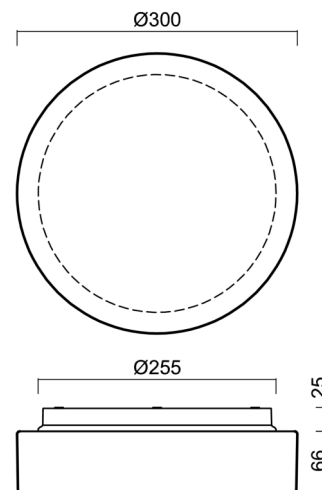

ELSA 2 IP

LED-1L14E500BD13/025 DALI 4K#

WWW.OSMONT.CZ

ELSA 2 IP

Product code: ELS70899

Type: LED-1L14E500BD13/025 DALI 4K#

Short description of the luminaire: White surface-mounted LED light DALI with TRIPLEX OPAL glass shade

Technical

Types of luminaires	Dimmable
Mounting type	surface mounted
Base material	polypropylene composite
Shade material	three-layer glass TRIPLEX OPAL
Base color	white Ral9003
Shade color	white
Holding the shade	bayonet
Mounting location	ceiling/wall
Width	300 mm
Length	300 mm
Height	91 mm
Diameter	ø 300 mm
mounting holes (diameter)	3xø5mm
Installation wire (diameter)	2xø16mm
Energy Class	D
Impact strength	IK01
Operating temperature	from -20°C to +30°C

Lampshade

Product code	Name	Color	Description	Picture	Drawing
20081	025	white		