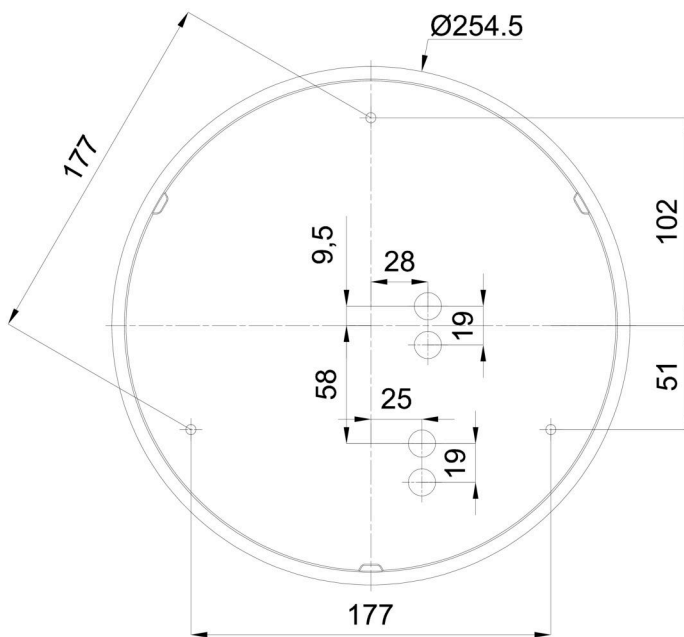

Logistic

EAN	8591728097615
Weight NTTO	2.1 Kg
Weight BTTO	2.4 Kg
Number of cartons	1 pcs
Package volume	0.012 m³
Package 1 width	0.32 m
Package 1 length	0.31 m
Package 1 height	0.12 m
Warranty*	60 months

*The warranty for the batteries is valid for 12 months from the date of purchase.

Installation dimensions: