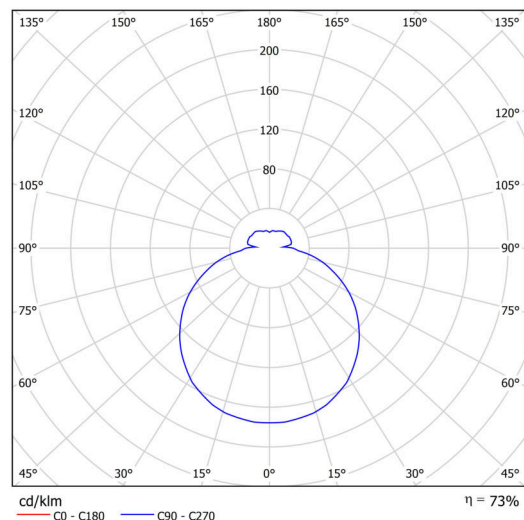

Luminous

Lum. flux of luminaire	1520 lm
Lum. flux of light source	2080 lm
Luminaire efficacy	116 lm/W
Temperature	4000 K
Rated life time LED L80/B10	100000 hours
CRI	Ra80
MacAdam	3
Blue light hazard	Risk group 0