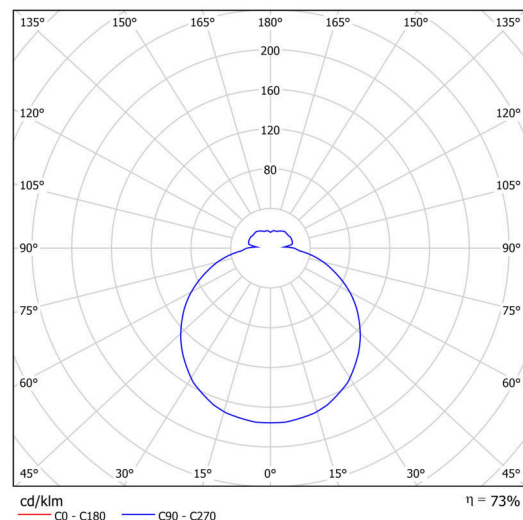

Luminous

Lum. flux of luminaire	1080 lm
Lum. flux of light source	1480 lm
Lum. flux of light source in emergency mode	150 lm
Luminaire efficacy	120 lm/W
Temperature	4000 K
Rated life time LED L80/B10	100000 hours
CRI	Ra80
MacAdam	3