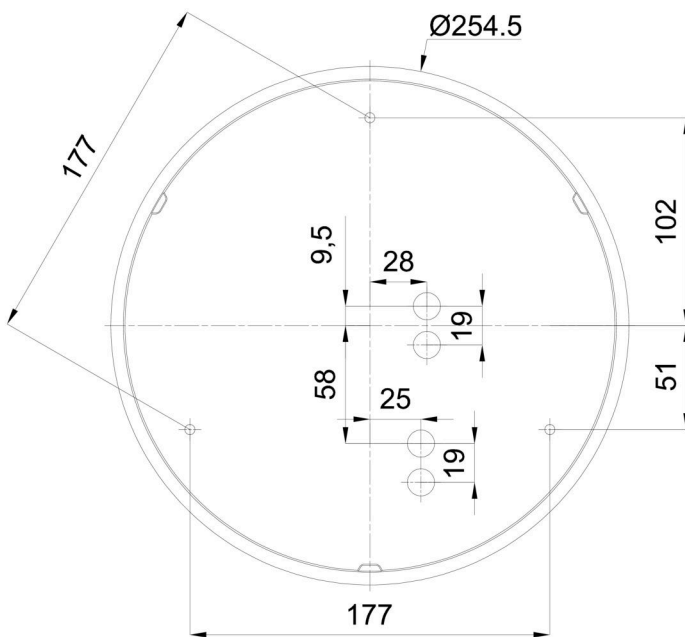

## Technical

Types of luminaires	Emergency combined
Mounting type	surface mounted
Base material	polypropylene composite
Shade material	three-layer glass TRIPLEX OPAL
Base color	white Ral9003
Shade color	white
Holding the shade	bayonet
Mounting location	ceiling/wall
Width	300 mm
Length	300 mm
Height	91 mm
Diameter	ø 300 mm
mounting holes (diameter)	3xø5mm
Installation wire (diameter)	2xø16mm
Energy Class	D
Impact strength	IK01
Operating temperature	from 0°C to +30°C

## Installation dimensions: