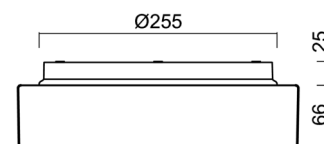

## Technical

Types of luminaires	Emergency combined
Mounting type	surface mounted
Base material	polypropylene composite
Shade material	three-layer glass TRIPLEX OPAL
Base color	white Ral9003
Shade color	white
Holding the shade	bayonet
Mounting location	ceiling/wall
Width	300 mm
Length	300 mm
Height	91 mm
Diameter	ø 300 mm
mounting holes (diameter)	3xø5mm
Installation wire (diameter)	2xø16mm
Energy Class	D
Impact strength	IK01
Operating temperature	from 0°C to +30°C