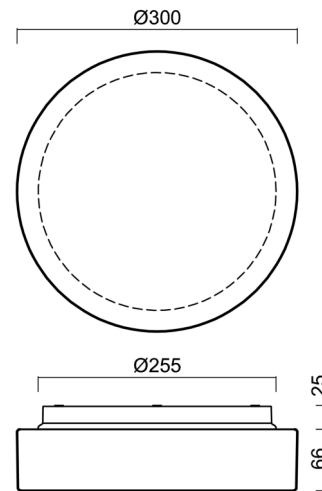

ELSA 2 IP

LED-1L14E350BD13/025 DALI 4K#

WWW.OSMONT.CZ

ELSA 2 IP

Product code: ELS70894

Type: LED-1L14E350BD13/025 DALI 4K#

Short description of the luminaire: White surface-mounted LED light DALI with TRIPLEX OPAL glass shade

Technical

Types of luminaires	Dimmable
Mounting type	surface mounted
Base material	polypropylene composite
Shade material	three-layer glass TRIPLEX OPAL
Base color	white Ral9003
Shade color	white
Holding the shade	bayonet
Mounting location	ceiling/wall
Width	300 mm
Length	300 mm
Height	91 mm
Diameter	ø 300 mm
mounting holes (diameter)	3xø5mm
Installation wire (diameter)	2xø16mm
Energy Class	D
Impact strength	IK01
Operating temperature	from -20°C to +30°C

Lampshade

Product code	Name	Color	Description	Picture	Drawing
20081	025	white		