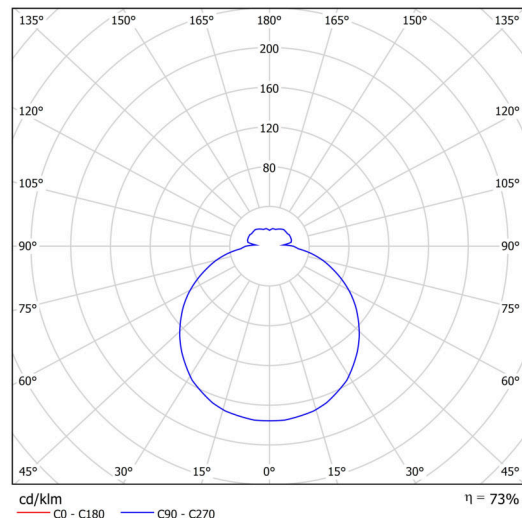

Luminous

Lum. flux of luminaire	1080 lm
Lum. flux of light source	1480 lm
Luminaire efficacy	120 lm/W
Temperature	4000 K
Rated life time LED L80/B10	100000 hours
CRI	Ra80
MacAdam	3
Blue light hazard	Risk group 0