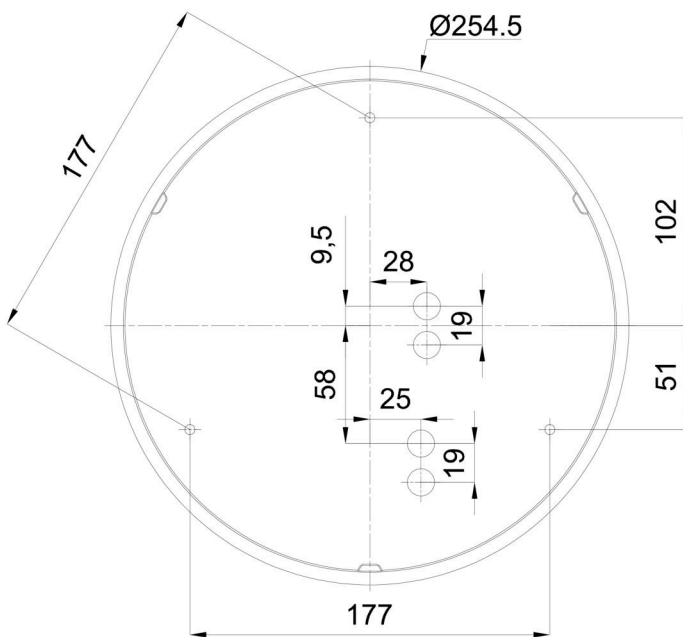

Logistic

EAN	8591728097561
Weight NTTO	2.1 Kg
Weight BTTO	2.4 Kg
Number of cartons	1 pcs
Package volume	0.012 m³
Package 1 width	0.32 m
Package 1 length	0.31 m
Package 1 height	0.12 m
Warranty*	60 months

*The warranty for the batteries is valid for 12 months from the date of purchase.

Installation dimensions: