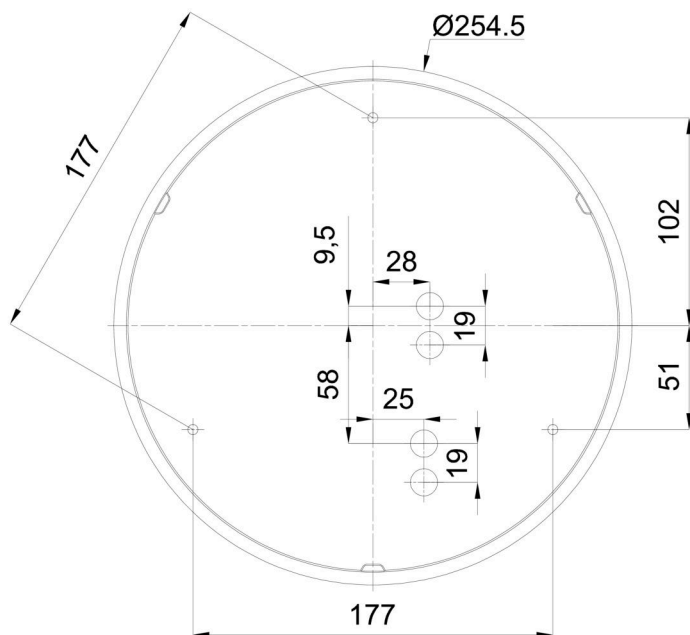

Logistic

EAN	8591728097547
Weight NTTO	2.1 Kg
Weight BTTO	2.4 Kg
Number of cartons	1 pcs
Package volume	0.012 m³
Package 1 width	0.32 m
Package 1 length	0.31 m
Package 1 height	0.12 m
Warranty*	60 months

*The warranty for the batteries is valid for 12 months from the date of purchase.

Installation dimensions: