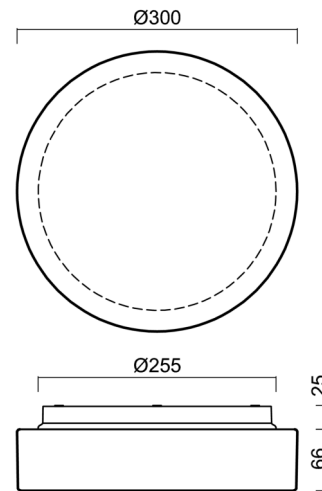

## Technical

Types of luminaires	Classic on/off
Mounting type	surface mounted
Base material	polypropylene composite
Shade material	three-layer glass TRIPLEX OPAL
Base color	white Ral9003
Shade color	white
Holding the shade	bayonet
Mounting location	ceiling/wall
Width	300 mm
Length	300 mm
Height	91 mm
Diameter	ø 300 mm
mounting holes (diameter)	3xø5mm
Installation wire (diameter)	2xø16mm
Energy Class	D
Impact strength	IK01
Operating temperature	from -20°C to +30°C

Lampshade

Product code	Name	Color	Description	Picture	Drawing
20081	025	white		