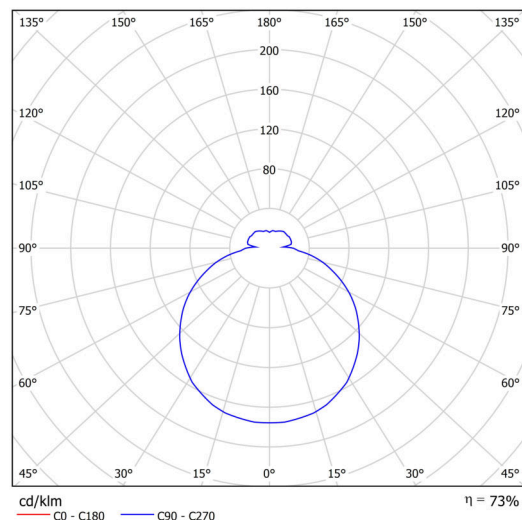

Luminous

Lum. flux of luminaire	1080 lm
Lum. flux of light source	1480 lm
Luminaire efficacy	120 lm/W
Temperature	4000 K
Rated life time LED L80/B10	100000 hours
CRI	Ra80
MacAdam	3
Blue light hazard	Risk group 0