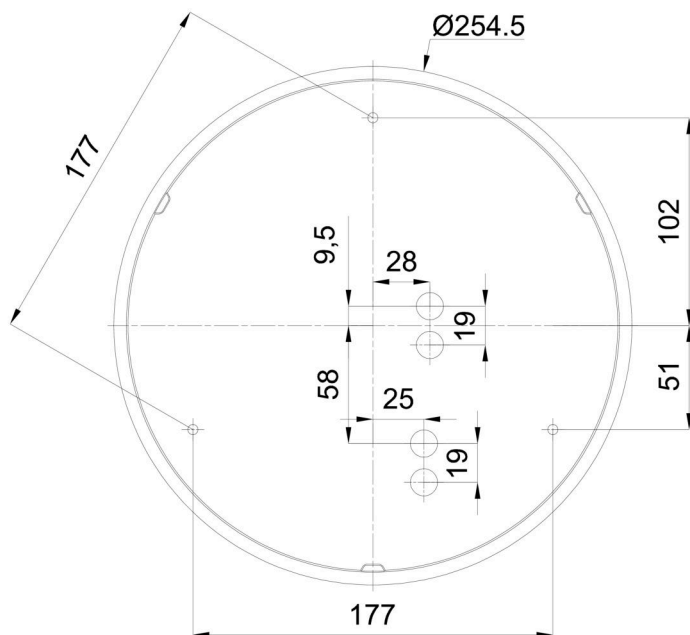

Logistic

EAN	8591728097301
Weight NTTO	2.1 Kg
Weight BTTO	2.4 Kg
Number of cartons	1 pcs
Package volume	0.012 m³
Package 1 width	0.32 m
Package 1 length	0.31 m
Package 1 height	0.12 m
Warranty*	60 months

*The warranty for the batteries is valid for 12 months from the date of purchase.

Installation dimensions: