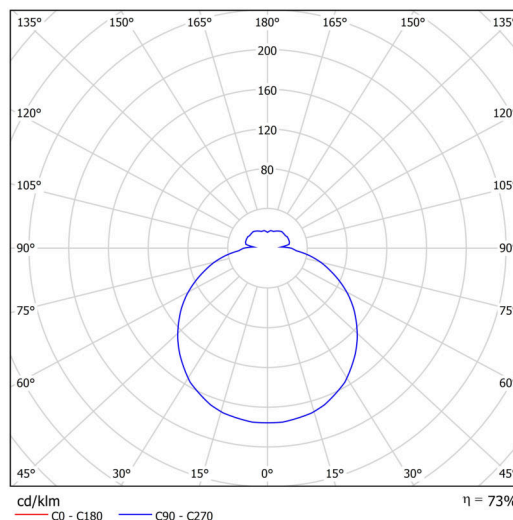

Luminous

Lum. flux of luminaire	1460 lm
Lum. flux of light source	2000 lm
Luminaire efficacy	112 lm/W
Temperature	3000 K
Rated life time LED L80/B10	100000 hours
CRI	Ra80
MacAdam	3
Blue light hazard	Risk group 0