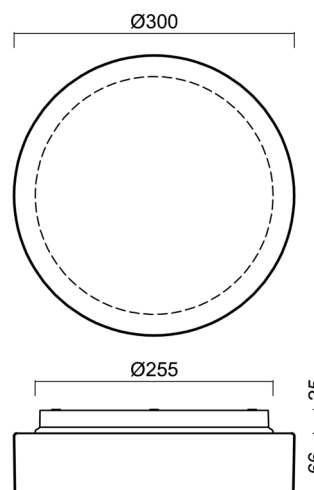

ELSA 2 IP

LED-1L14E500BD13/025 3K#

WWW.OSMONT.CZ

ELSA 2 IP

Product code: ELS70397

Type: LED-1L14E500BD13/025 3K#

Short description of the luminaire: White surface-mounted LED light ON/OFF with TRIPLEX OPAL glass shade

Technical

Types of luminaires	Classic on/off
Mounting type	surface mounted
Base material	polypropylene composite
Shade material	three-layer glass TRIPLEX OPAL
Base color	white Ral9003
Shade color	white
Holding the shade	bayonet
Mounting location	ceiling/wall
Width	300 mm
Length	300 mm
Height	91 mm
Diameter	ø 300 mm
mounting holes (diameter)	3xø5mm
Installation wire (diameter)	2xø16mm
Energy Class	D
Impact strength	IK01
Operating temperature	from -20°C to +30°C

Lampshade

Product code	Name	Color	Description	Picture	Drawing
20081	025	white		