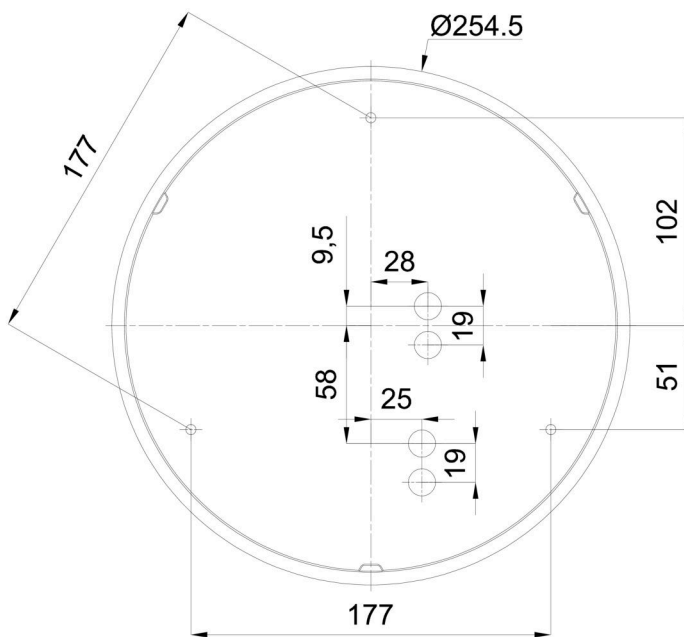

Logistic

EAN	8591728097288
Weight NTTO	2.1 Kg
Weight BTTO	2.4 Kg
Number of cartons	1 pcs
Package volume	0.012 m³
Package 1 width	0.32 m
Package 1 length	0.31 m
Package 1 height	0.12 m
Warranty*	60 months

*The warranty for the batteries is valid for 12 months from the date of purchase.

Installation dimensions: