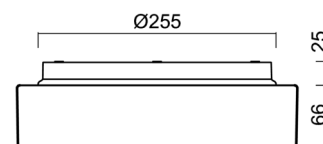

Technical

Types of luminaires	Corridor
Mounting type	surface mounted
Base material	polypropylene composite
Shade material	three-layer glass TRIPLEX OPAL
Base color	white Ral9003
Shade color	white
Holding the shade	bayonet
Mounting location	ceiling/wall
Width	300 mm
Length	300 mm
Height	91 mm
Diameter	ø 300 mm
mounting holes (diameter)	3xø5mm
Installation wire (diameter)	2xø16mm
Energy Class	D
Impact strength	IK01
Operating temperature	from -20°C to +30°C

Eulum data for calculation programs are available at www.osmont.cz.

Logistic

EAN	8591728097288
Weight NTTO	2.1 Kg
Weight BTTO	2.4 Kg
Number of cartons	1 pcs
Package volume	0.012 m ³
Package 1 width	0.32 m
Package 1 length	0.31 m
Package 1 height	0.12 m
Warranty*	60 months