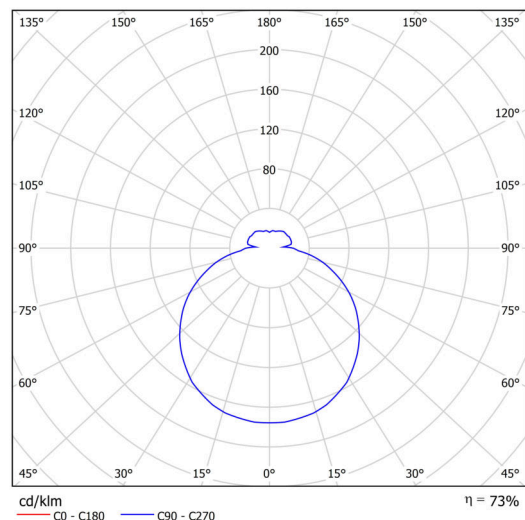

Luminous

Lum. flux of luminaire	1040 lm
Lum. flux of light source	1420 lm
Luminaire efficacy	115 lm/W
Temperature	3000 K
Rated life time LED L80/B10	100000 hours
CRI	Ra80
MacAdam	3
Blue light hazard	Risk group 0