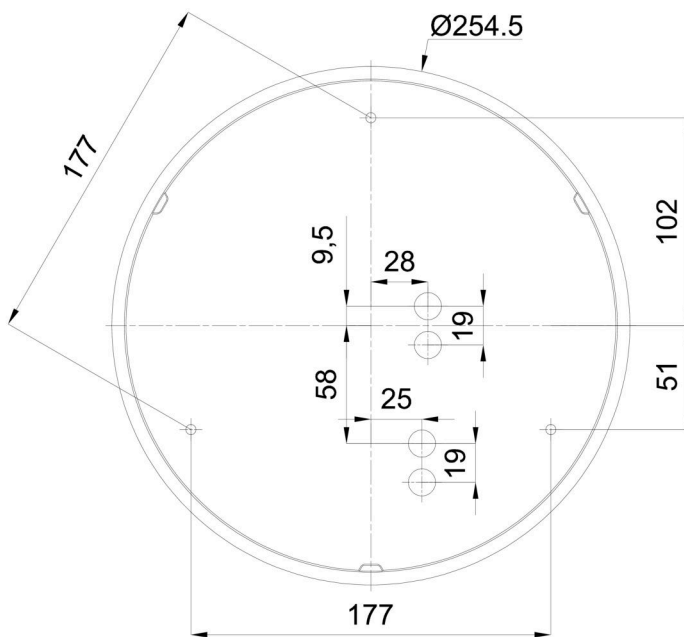

Logistic

EAN	8591728097271
Weight NTTO	2.1 Kg
Weight BTTO	2.4 Kg
Number of cartons	1 pcs
Package volume	0.012 m³
Package 1 width	0.32 m
Package 1 length	0.31 m
Package 1 height	0.12 m
Warranty*	60 months

*The warranty for the batteries is valid for 12 months from the date of purchase.

Installation dimensions: