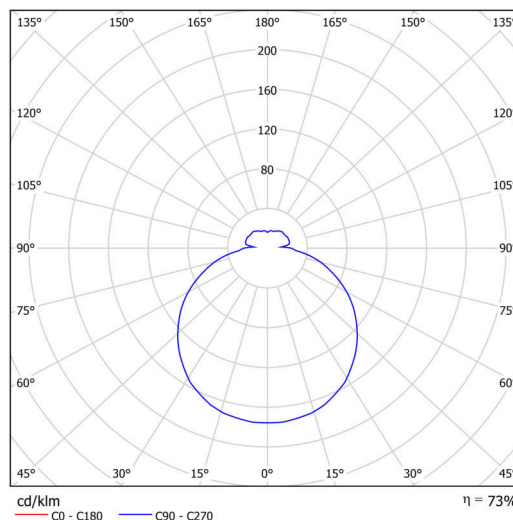

Luminous

Lum. flux of luminaire	1040 lm
Lum. flux of light source	1420 lm
Luminaire efficacy	115 lm/W
Temperature	3000 K
Rated life time LED L80/B10	100000 hours
CRI	Ra80
MacAdam	3
Blue light hazard	Risk group 0