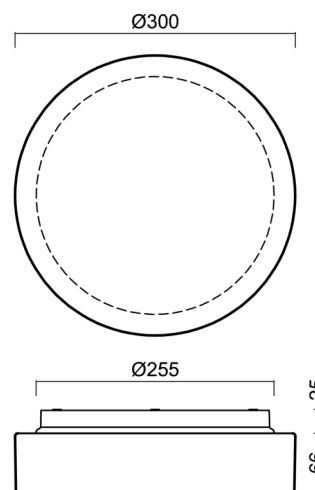

ELSA 2 IP

LED-1L14E350BD13/025 DALI 3K#

WWW.OSMONT.CZ

ELSA 2 IP

Product code: ELS70394

Type: LED-1L14E350BD13/025 DALI 3K#

Short description of the luminaire: White surface-mounted LED light DALI with TRIPLEX OPAL glass shade

Technical

Types of luminaires	Dimmable
Mounting type	surface mounted
Base material	polypropylene composite
Shade material	three-layer glass TRIPLEX OPAL
Base color	white Ral9003
Shade color	white
Holding the shade	bayonet
Mounting location	ceiling/wall
Width	300 mm
Length	300 mm
Height	91 mm
Diameter	ø 300 mm
mounting holes (diameter)	3xø5mm
Installation wire (diameter)	2xø16mm
Energy Class	D
Impact strength	IK01
Operating temperature	from -20°C to +30°C

Lampshade

Product code	Name	Color	Description	Picture	Drawing
20081	025	white		