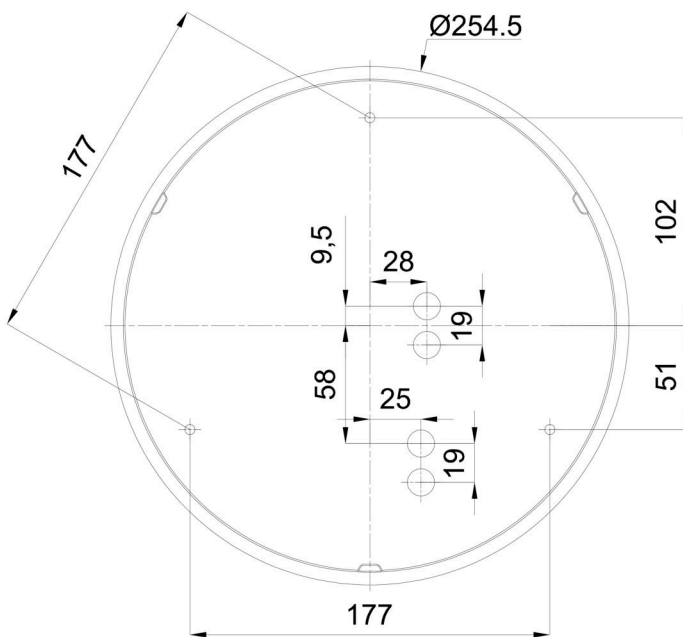

Technical

Types of luminaires	Sensor
Mounting type	surface mounted
Base material	polypropylene composite
Shade material	three-layer glass TRIPLEX OPAL
Base color	white Ral9003
Shade color	white
Holding the shade	bayonet
Mounting location	ceiling/wall
Width	300 mm
Length	300 mm
Height	91 mm
Diameter	ø 300 mm
mounting holes (diameter)	3xø5mm
Installation wire (diameter)	2xø16mm
Energy Class	D
Impact strength	IK01
Operating temperature	from -20°C to +30°C

Eulum data for calculation programs are available at www.osmont.cz.

TECHNICAL SHEET

Logistic

EAN	8591728097264
Weight NTTO	2.1 Kg
Weight BTTO	2.4 Kg
Number of cartons	1 pcs
Package volume	0.012 m ³
Package 1 width	0.32 m
Package 1 length	0.31 m
Package 1 height	0.12 m
Warranty*	60 months

*The warranty for the batteries is valid for 12 months from the date of purchase.

Installation dimensions:

Additional assortment:

Decorative collar

Product code	Name	Color	Description	Picture	Drawing
30069	B13/X14	polished stainless steel	the collar is held by the shade		
30068	B13/X4	white Ral9003	the collar is held by the shade		
30071	B13/X13	grey	the collar is held by the shade		
30070	B13/X12	polished brass	the collar is held by the shade		

Lampshade

Product code	Name	Color	Description	Picture	Drawing
20081	025	white		