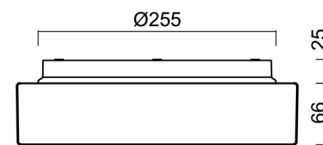

Technical

Types of luminaires	Sensor
Mounting type	surface mounted
Base material	polypropylene composite
Shade material	three-layer glass TRIPLEX OPAL
Base color	white Ral9003
Shade color	white
Holding the shade	bayonet
Mounting location	ceiling/wall
Width	300 mm
Length	300 mm
Height	91 mm
Diameter	ø 300 mm
mounting holes (diameter)	3xø5mm
Installation wire (diameter)	2xø16mm
Energy Class	D
Impact strength	IK01
Operating temperature	from -20°C to +30°C

Eulum data for calculation programs are available at www.osmont.cz.

TECHNICAL SHEET

Logistic

EAN	8591728097264
Weight NTTO	2.1 Kg
Weight BTTO	2.4 Kg
Number of cartons	1 pcs
Package volume	0.012 m ³
Package 1 width	0.32 m
Package 1 length	0.31 m
Package 1 height	0.12 m
Warranty*	60 months