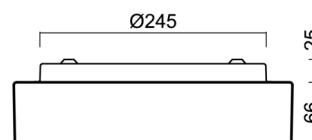

Technical

Types of luminaires	Emergency combined
Mounting type	surface mounted
Base material	steel
Shade material	three-layer glass TRIPLEX OPAL
Base color	white Ral9003
Shade color	white
Holding the shade	bayonet
Mounting location	ceiling/wall
Width	300 mm
Length	300 mm
Height	86 mm
mounting holes (diameter)	3xØ5mm
Cable entrance	2xØ16mm
Energy Class	D
Impact strength	IK01
Operating temperature	from 0°C to +30°C

Eulum data for calculation programs are available at www.osmont.cz.

Logistic

EAN	8591728150761
Weight NTTO	2.1 Kg
Weight BTTO	2.4 Kg
Number of cartons	1 pcs
Package volume	0.012 m ³
Package 1 width	0.31 m
Package 1 length	0.32 m
Package 1 height	0.12 m
Warranty*	60 months