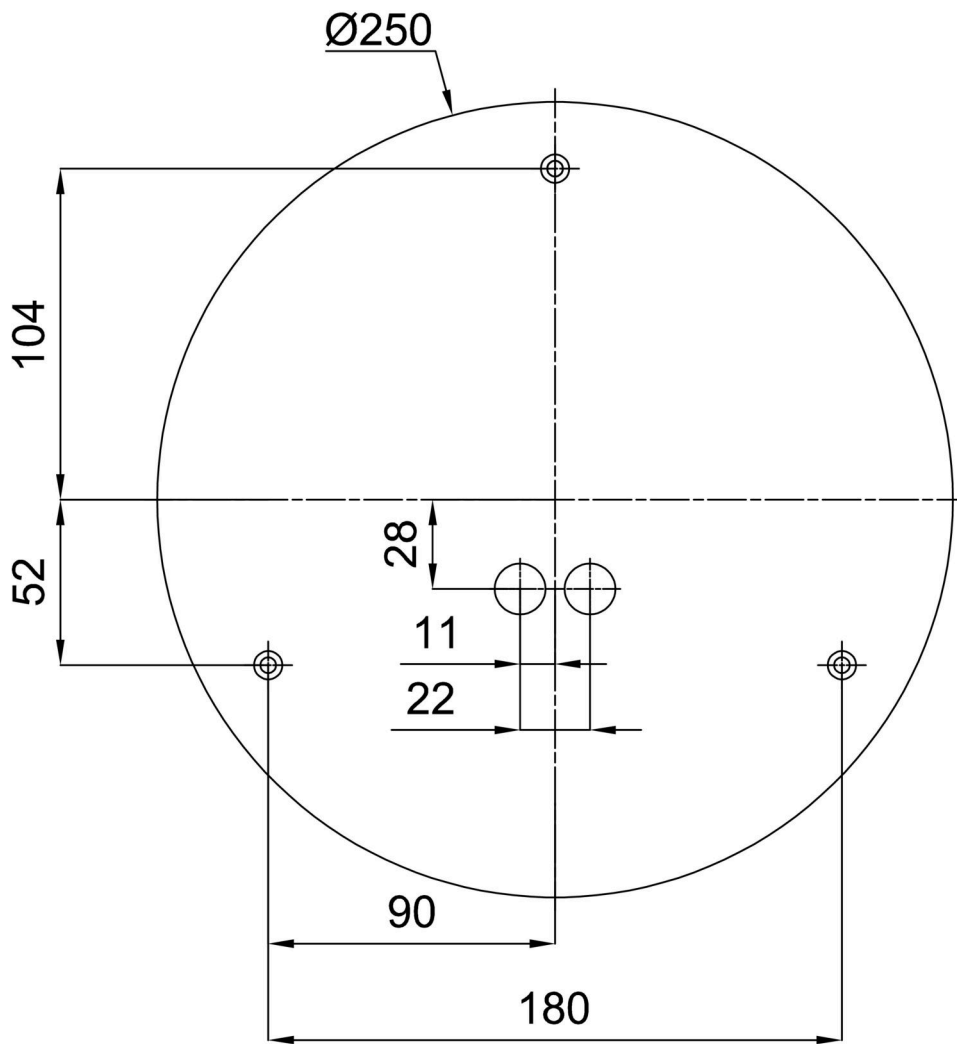

Technical

Types of luminaires	Emergency combined
Mounting type	surface mounted
Base material	steel
Shade material	three-layer glass TRIPLEX OPAL
Base color	white Ral9003
Shade color	white
Holding the shade	bayonet
Mounting location	ceiling/wall
Width	300 mm
Length	300 mm
Height	86 mm
mounting holes (diameter)	3xØ5mm
Cable entrance	2xØ16mm
Energy Class	D
Impact strength	IK01
Operating temperature	from 0°C to +30°C

Eulum data for calculation programs are available at www.osmont.cz.

Logistic

EAN	8591728150761
Weight NTTO	2.1 Kg
Weight BTTO	2.4 Kg
Number of cartons	1 pcs
Package volume	0.012 m ³
Package 1 width	0.31 m
Package 1 length	0.32 m
Package 1 height	0.12 m
Warranty*	60 months

*The warranty for the batteries is valid for 12 months from the date of purchase.

Installation dimensions:

Additional assortment:

Decorative collar

Product code	Name	Color	Description	Picture	Drawing
30069	B13/X14	polished stainless steel	the collar is held by the shade		
30068	B13/X4	white Ral9003	the collar is held by the shade		
30071	B13/X13	grey	the collar is held by the shade		
30070	B13/X12	polished brass	the collar is held by the shade		