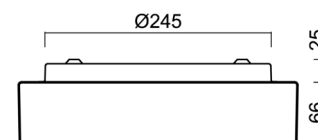

Technical

Types of luminaires	Tunable White
Mounting type	surface mounted
Base material	steel
Shade material	three-layer glass TRIPLEX OPAL
Base color	white Ral9003
Shade color	white
Holding the shade	bayonet
Mounting location	ceiling/wall
Width	300 mm
Length	300 mm
Height	86 mm
Diameter	ø 300 mm
mounting holes (diameter)	3xø5mm
Installation wire (diameter)	2xø16mm
Energy Class	D
Impact strength	IK01
Operating temperature	from -20°C to +30°C

Eulum data for calculation programs are available at www.osmont.cz.

Logistic

EAN	8591728097943
Weight NTTO	2.1 Kg
Weight BTTO	2.4 Kg
Number of cartons	1 pcs
Package volume	0.012 m ³
Package 1 width	0.32 m
Package 1 length	0.31 m
Package 1 height	0.12 m
Warranty*	60 months