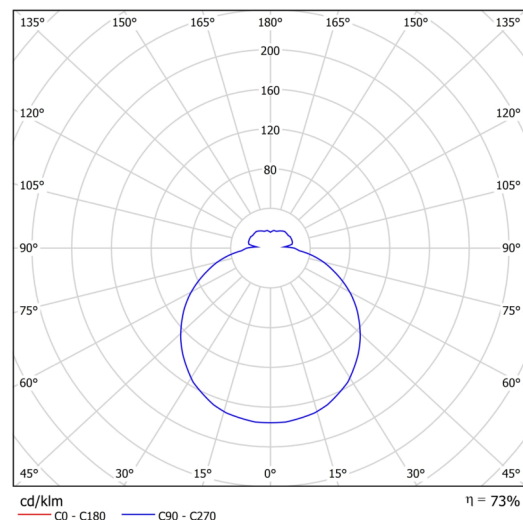

Luminous

Lum. flux of luminaire	1450 lm
Lum. flux of light source	1980 lm
Luminaire efficacy	120 lm/W
Temperature	2700-6500 K
Rated life time LED L80/B10	100000 hours
CRI	Ra80
MacAdam	3
Blue light hazard	Risk group 0

Eulum data for calculation programs are available at www.osmont.cz.