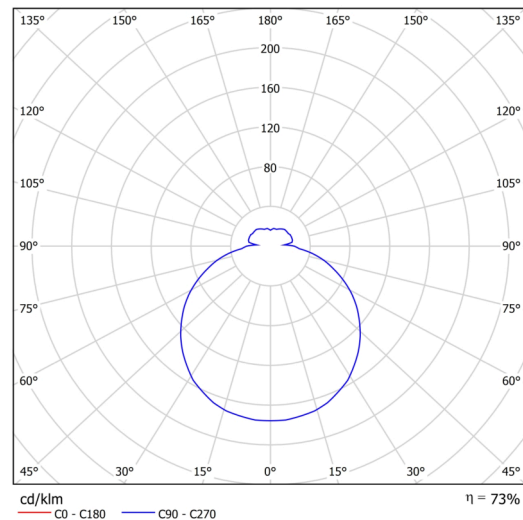

Luminous

Lum. flux of luminaire	1460/1520 lm
Lum. flux of light source	2000/2080 lm
Luminaire efficacy	112 lm/W
Temperature	3000/4000 K
Rated life time LED L80/B10	100000 hours
CRI	Ra80
MacAdam	3
Blue light hazard	Risk group 0