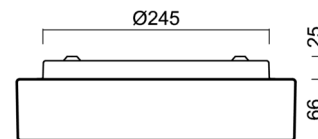

Technical

Types of luminaires	Corridor
Mounting type	surface mounted
Base material	steel
Shade material	three-layer glass TRIPLEX OPAL
Base color	white Ral9003
Shade color	white
Holding the shade	bayonet
Mounting location	ceiling/wall
Width	300 mm
Length	300 mm
Height	86 mm
Diameter	ø 300 mm
mounting holes (diameter)	3xø5mm
Installation wire (diameter)	2xø16mm
Energy Class	D
Impact strength	IK01
Operating temperature	from -20°C to +30°C

Eulum data for calculation programs are available at

Logistic

EAN	8591728095628
Weight NTTO	2.1 Kg
Weight BTTO	2.4 Kg
Number of cartons	1 pcs
Package volume	0.012 m ³
Package 1 width	0.32 m
Package 1 length	0.31 m
Package 1 height	0.12 m
Warranty*	60 months