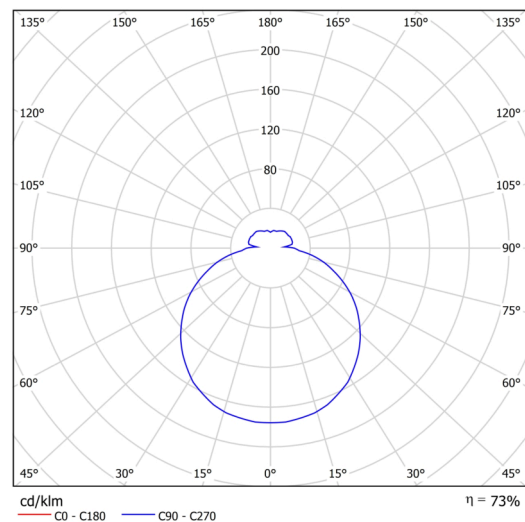

Luminous

Lum. flux of luminaire	1080 lm
Lum. flux of light source	1480 lm
Luminaire efficacy	120 lm/W
Temperature	4000 K
Rated life time LED L80/B10	100000 hours
CRI	Ra80
MacAdam	3
Blue light hazard	Risk group 0