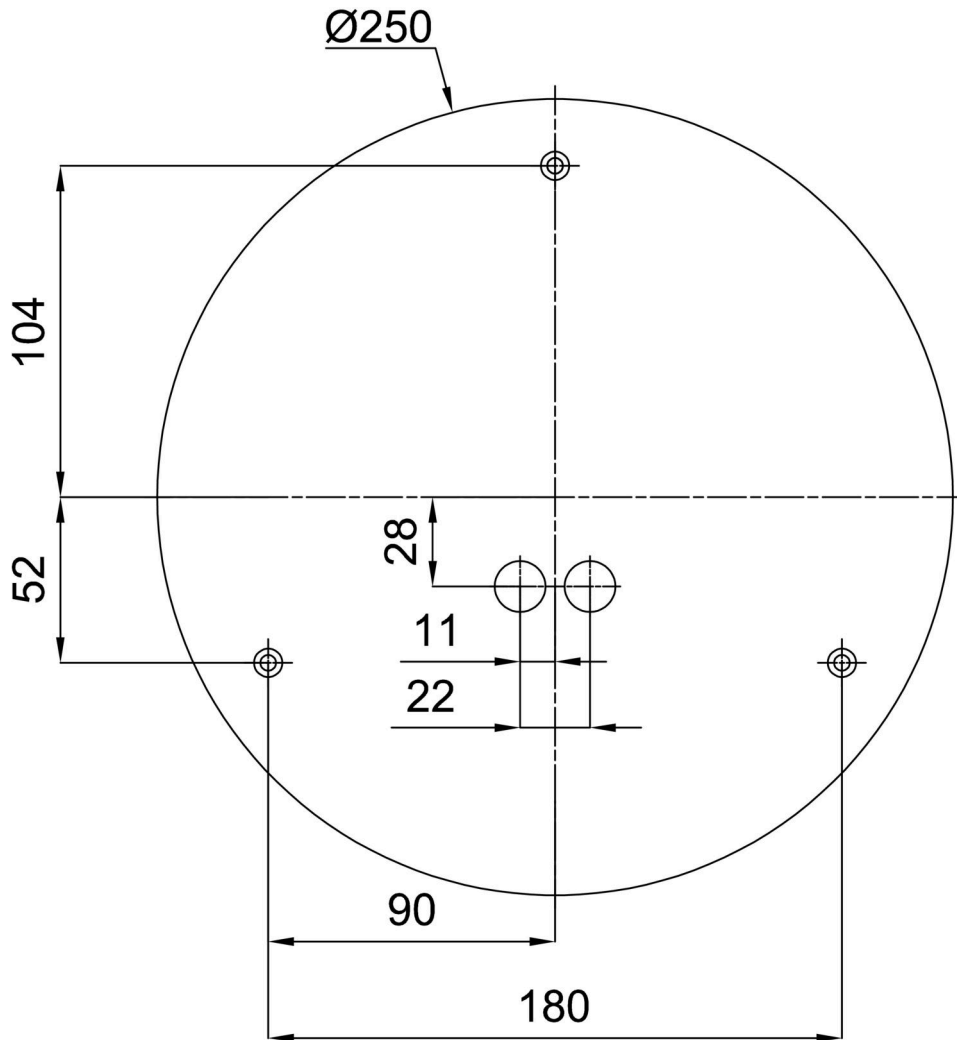

Logistic

EAN	8591728095628
Weight NTTO	2.1 Kg
Weight BTTO	2.4 Kg
Number of cartons	1 pcs
Package volume	0.012 m³
Package 1 width	0.32 m
Package 1 length	0.31 m
Package 1 height	0.12 m
Warranty*	60 months

*The warranty for the batteries is valid for 12 months from the date of purchase.

Installation dimensions: