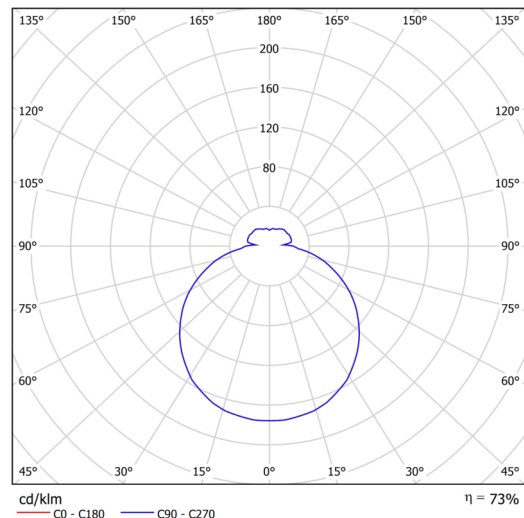

Luminous

Lum. flux of luminaire	1040 lm
Lum. flux of light source	1420 lm
Luminaire efficacy	115 lm/W
Temperature	3000 K
Rated life time LED L80/B10	100000 hours
CRI	Ra80
MacAdam	3
Blue light hazard	Risk group 0