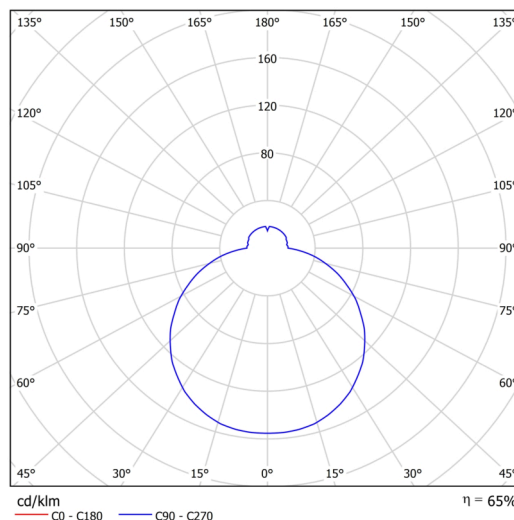

Luminous

Lum. flux of luminaire	5480 lm
Lum. flux of light source	8430 lm
Lum. flux of light source in emergency mode	150 lm
Luminaire efficacy	101 lm/W
Temperature	4000 K
Rated life time LED L80/B10	100000 hours
CRI	Ra80
MacAdam	3