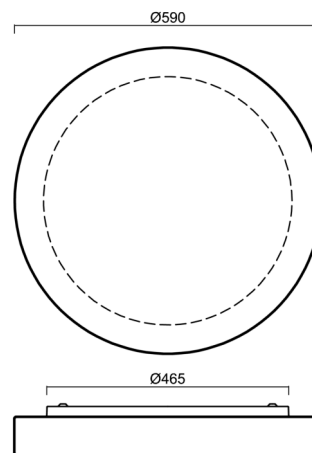

ELSA 16

LED-1L23EMP1050K910/637/NK1W 4K##

WWW.OSMONT.CZ

ELSA 16

Product code: ELS72985

Type: LED-1L23EMP1050K910/637/NK1W 4K##

Short description of the luminaire: White surface-mounted LED light with emergency unit combined with TRIPLEX OPAL glass shade.

Technical

Types of luminaires	Emergency combined
Mounting type	surface mounted
Base material	steel
Shade material	three-layer glass TRIPLEX OPAL
Base color	white Ral9003
Shade color	white
Holding the shade	folding system
Mounting location	ceiling/wall
Width	590 mm
Length	590 mm
Height	99 mm
Diameter	ø 590 mm
mounting holes (diameter)	4xø5mm
Installation wire (diameter)	2xø16mm
Energy Class	D
Impact strength	IK01
Operating temperature	from 0°C to +30°C

Lampshade

Product code	Name	Color	Description	Picture	Drawing
20141	637	white		