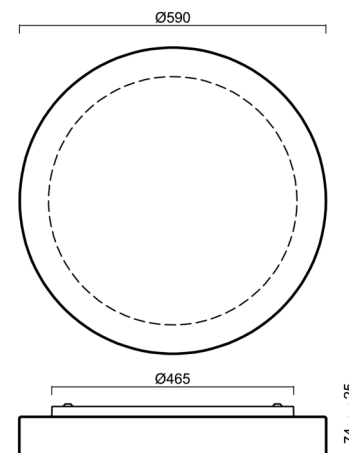

ELSA 16

LED-1L23E1050K910/637 DALI 4K##

WWW.OSMONT.CZ

ELSA 16

Product code: ELS72984

Type: LED-1L23E1050K910/637 DALI 4K##

Short description of the luminaire: White surface-mounted LED light DALI with TRIPLEX OPAL glass shade.

Technical

Types of luminaires	Dimmable
Mounting type	surface mounted
Base material	steel
Shade material	three-layer glass TRIPLEX OPAL
Base color	white Ral9003
Shade color	white
Holding the shade	folding system
Mounting location	ceiling/wall
Width	590 mm
Length	590 mm
Height	99 mm
Diameter	ø 590 mm
mounting holes (diameter)	4xø5mm
Installation wire (diameter)	2xø16mm
Energy Class	D
Impact strength	IK01
Operating temperature	from -20°C to +30°C

Eulum data for calculation programs are available at www.osmont.cz.

Logistic

EAN	8591728098469
Weight NTTO	7.6 Kg
Weight BTTO	8.4 Kg
Number of cartons	1 pcs
Package volume	0.059 m ³
Package 1 width	0.625 m
Package 1 length	0.625 m
Package 1 height	0.15 m
Warranty*	60 months

Lampshade

Product code	Name	Color	Description	Picture	Drawing
20141	637	white		