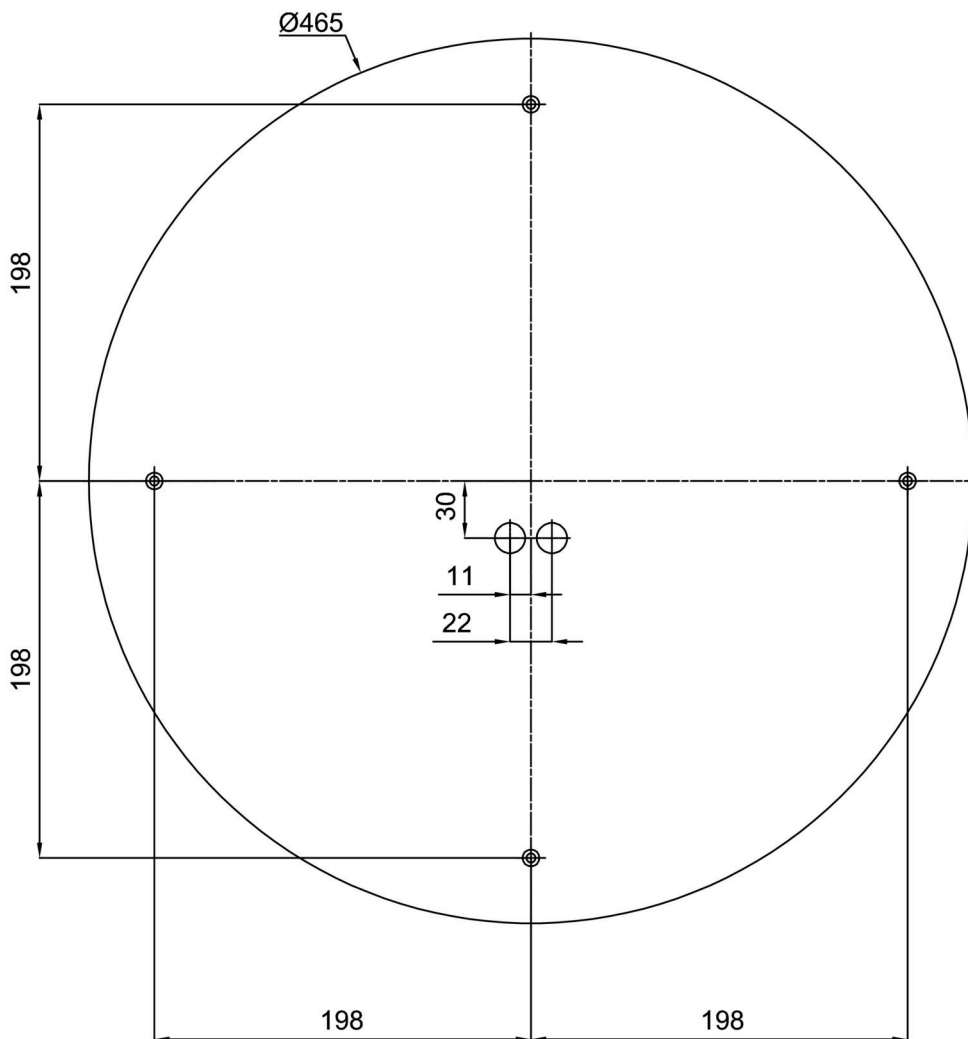

Logistic

EAN	8591728098469
Weight NTTO	7.6 Kg
Weight BTTO	8.4 Kg
Number of cartons	1 pcs
Package volume	0.059 m³
Package 1 width	0.625 m
Package 1 length	0.625 m
Package 1 height	0.15 m
Warranty*	60 months

*The warranty for the batteries is valid for 12 months from the date of purchase.

Installation dimensions: