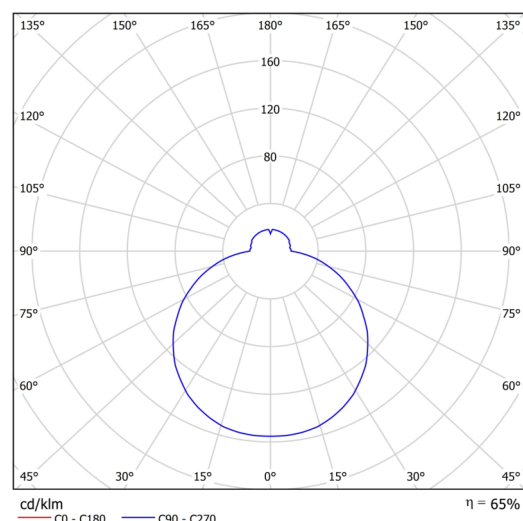

Luminous

Lum. flux of luminaire	5480 lm
Lum. flux of light source	8430 lm
Luminaire efficacy	101 lm/W
Temperature	4000 K
Rated life time LED L80/B10	100000 hours
CRI	Ra80
MacAdam	3
Blue light hazard	Risk group 0