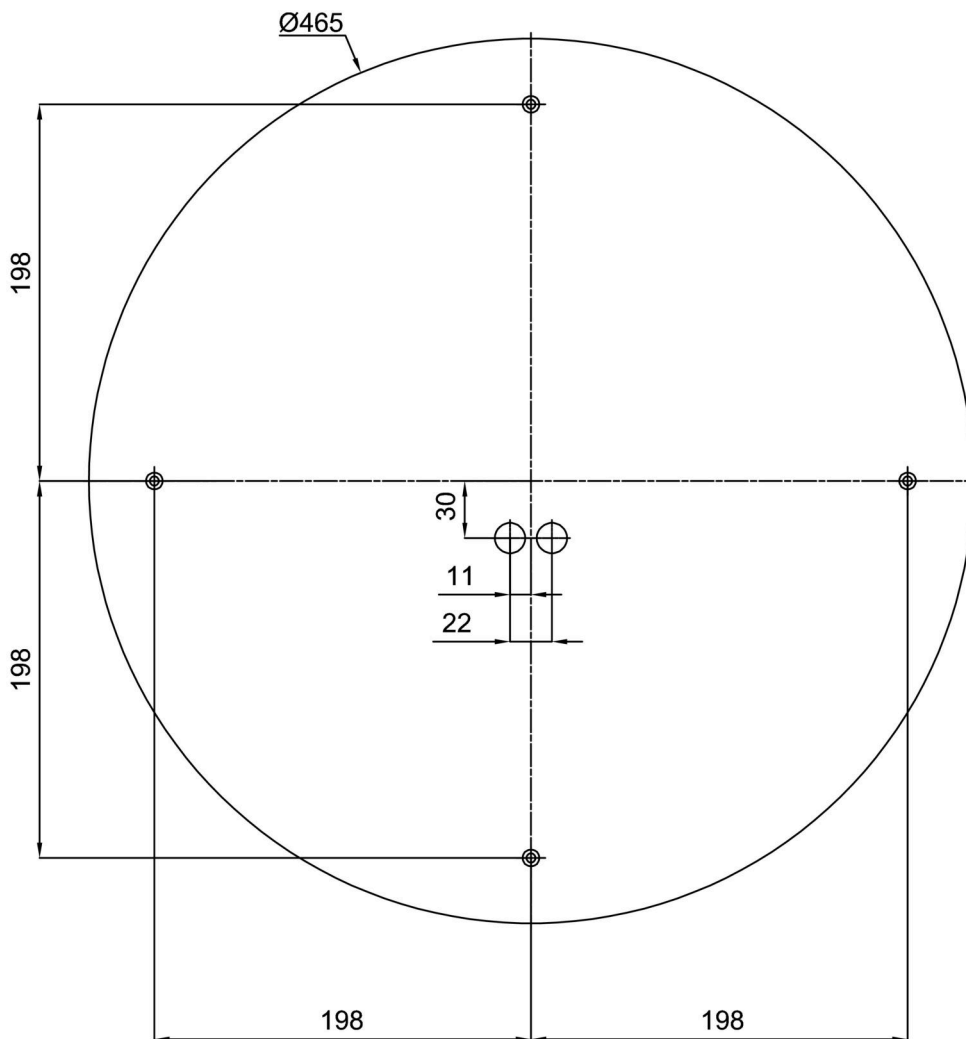

TECHNICAL SHEET

Multipower

Possibility of output adjustment by the user (DIP switch on the current source).

I [mA]	1050	900	850	700	
[%]	100	86	81	67	

Logistic

EAN	8591728098452
Weight NTTO	7.6 Kg
Weight BTTO	8.4 Kg
Number of cartons	1 pcs
Package volume	0.059 m³
Package 1 width	0.625 m
Package 1 length	0.625 m
Package 1 height	0.15 m
Warranty*	60 months

*The warranty for the batteries is valid for 12 months from the date of purchase.

Installation dimensions: