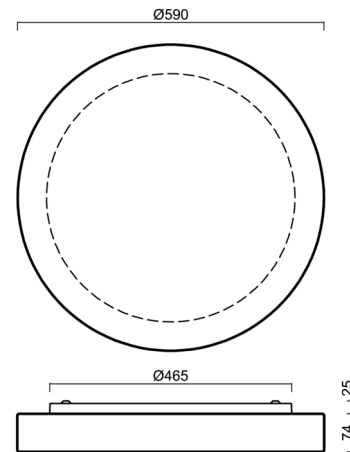

ELSA 16

LED-1L23EMP1050K910/637 4K##

WWW.OSMONT.CZ

ELSA 16

Product code: ELS72983

Type: LED-1L23EMP1050K910/637 4K##

Short description of the luminaire: White surface-mounted LED light ON/OFF with TRIPLEX OPAL glass shade.

Technical

Types of luminaires	Classic on/off
Mounting type	surface mounted
Base material	steel
Shade material	three-layer glass TRIPLEX OPAL
Base color	white Ral9003
Shade color	white
Holding the shade	folding system
Mounting location	ceiling/wall
Width	590 mm
Length	590 mm
Height	99 mm
Diameter	ø 590 mm
mounting holes (diameter)	4xø5mm
Installation wire (diameter)	2xø16mm
Energy Class	D
Impact strength	IK01
Operating temperature	from -20°C to +30°C

Lampshade

Product code	Name	Color	Description	Picture	Drawing
20141	637	white		