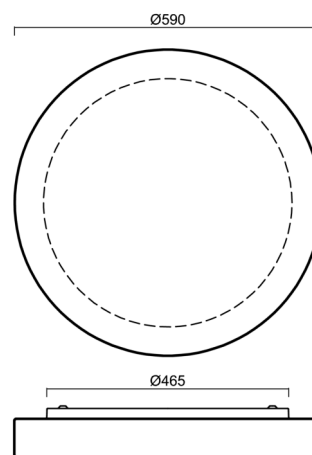

ELSA 16

LED-1L23EMP700K910/637/NK1W 4K##

WWW.OSMONT.CZ

ELSA 16

Product code: ELS72982

Type: LED-1L23EMP700K910/637/NK1W 4K##

Short description of the luminaire: White surface-mounted LED light with emergency unit combined with TRIPLEX OPAL glass shade.

Technical

Types of luminaires	Emergency combined
Mounting type	surface mounted
Base material	steel
Shade material	three-layer glass TRIPLEX OPAL
Base color	white Ral9003
Shade color	white
Holding the shade	folding system
Mounting location	ceiling/wall
Width	590 mm
Length	590 mm
Height	99 mm
Diameter	ø 590 mm
mounting holes (diameter)	4xø5mm
Installation wire (diameter)	2xø16mm
Energy Class	D
Impact strength	IK01
Operating temperature	from 0°C to +30°C

Lampshade

Product code	Name	Color	Description	Picture	Drawing
20141	637	white		