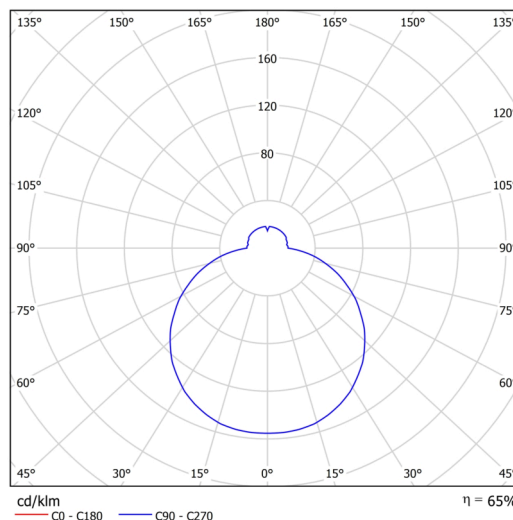

Luminous

Lum. flux of luminaire	3800 lm
Lum. flux of light source	5850 lm
Lum. flux of light source in emergency mode	150 lm
Luminaire efficacy	108 lm/W
Temperature	4000 K
Rated life time LED L80/B10	100000 hours
CRI	Ra80
MacAdam	3