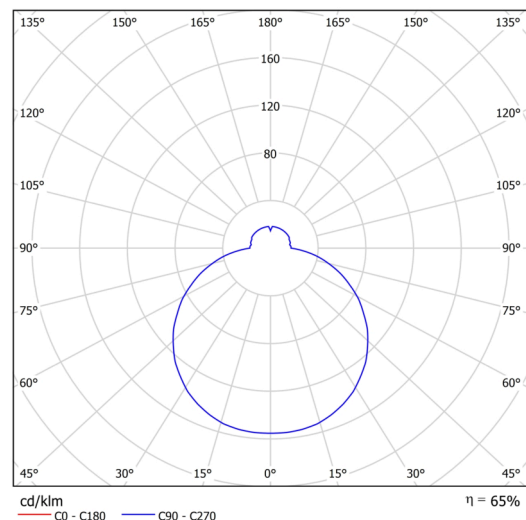

Luminous

Lum. flux of luminaire	3800 lm
Lum. flux of light source	5850 lm
Luminaire efficacy	108 lm/W
Temperature	4000 K
Rated life time LED L80/B10	100000 hours
CRI	Ra80
MacAdam	3
Blue light hazard	Risk group 0