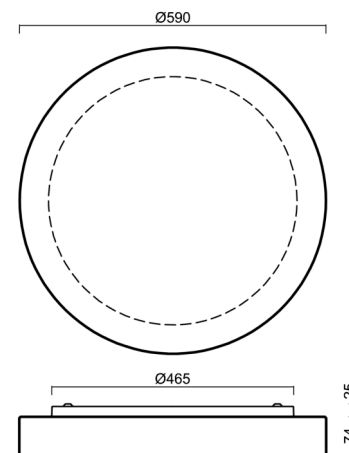

ELSA 16

LED-1L23E700K910/637 DALI 4K##

WWW.OSMONT.CZ

ELSA 16

Product code: ELS72981

Type: LED-1L23E700K910/637 DALI 4K##

Short description of the luminaire: White surface-mounted LED light DALI with TRIPLEX OPAL glass shade.

Technical

Types of luminaires	Dimmable
Mounting type	surface mounted
Base material	steel
Shade material	three-layer glass TRIPLEX OPAL
Base color	white Ral9003
Shade color	white
Holding the shade	folding system
Mounting location	ceiling/wall
Width	590 mm
Length	590 mm
Height	99 mm
Diameter	ø 590 mm
mounting holes (diameter)	4xø5mm
Installation wire (diameter)	2xø16mm
Energy Class	D
Impact strength	IK01
Operating temperature	from -20°C to +30°C

Lampshade

Product code	Name	Color	Description	Picture	Drawing
20141	637	white		