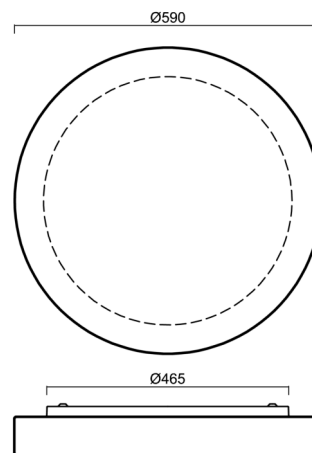

## Technical

Types of luminaires	Emergency combined
Mounting type	surface mounted
Base material	steel
Shade material	three-layer glass TRIPLEX OPAL
Base color	white Ral9003
Shade color	white
Holding the shade	folding system
Mounting location	ceiling/wall
Width	590 mm
Length	590 mm
Height	99 mm
Diameter	ø 590 mm
mounting holes (diameter)	4xø5mm
Cable entrance	2xø16mm
Energy Class	D
Impact strength	IK01
Operating temperature	from 0°C to +30°C