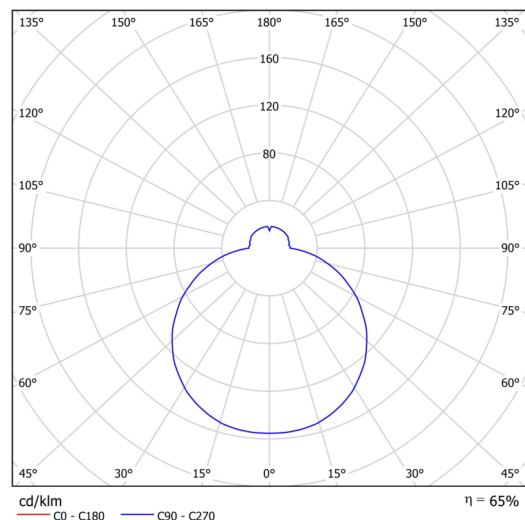

Luminous

Lum. flux of luminaire	5250 lm
Lum. flux of light source	8080 lm
Lum. flux of light source in emergency mode	150 lm
Luminaire efficacy	97 lm/W
Temperature	3000 K
Rated life time LED L80/B10	100000 hours
CRI	Ra80
MacAdam	3