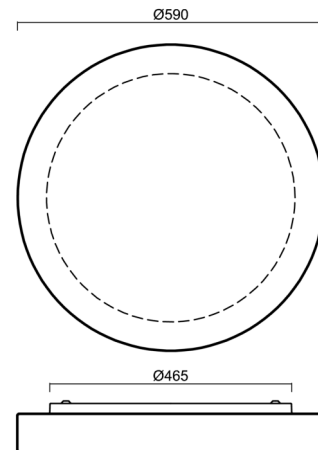

ELSA 16

LED-1L23EMP1050K910/637/NK1W 3K##

WWW.OSMONT.CZ

ELSA 16

Product code: ELS72485

Type: LED-1L23EMP1050K910/637/NK1W 3K##

Short description of the luminaire: White surface-mounted LED light with emergency unit combined with TRIPLEX OPAL glass shade.

Technical

Types of luminaires	Emergency combined
Mounting type	surface mounted
Base material	steel
Shade material	three-layer glass TRIPLEX OPAL
Base color	white Ral9003
Shade color	white
Holding the shade	folding system
Mounting location	ceiling/wall
Width	590 mm
Length	590 mm
Height	99 mm
Diameter	ø 590 mm
mounting holes (diameter)	4xø5mm
Installation wire (diameter)	2xø16mm
Energy Class	D
Impact strength	IK01
Operating temperature	from 0°C to +30°C

Lampshade

Product code	Name	Color	Description	Picture	Drawing
20141	637	white		