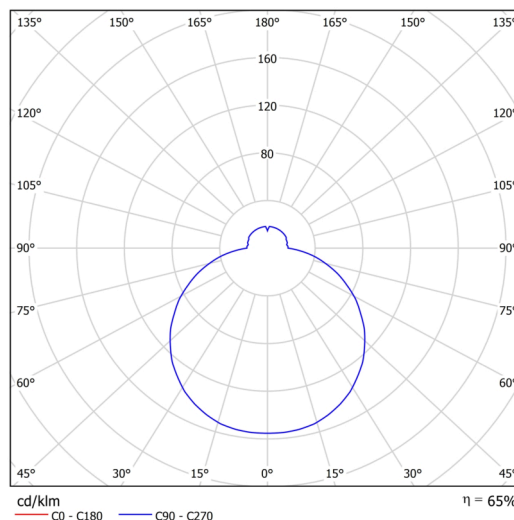

Luminous

Lum. flux of luminaire	5250 lm
Lum. flux of light source	8080 lm
Lum. flux of light source in emergency mode	150 lm
Luminaire efficacy	97 lm/W
Temperature	3000 K
Rated life time LED L80/B10	100000 hours
CRI	Ra80