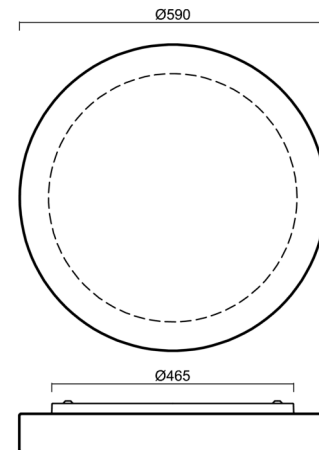

ELSA 16

LED-1L23EMP1050K910/637 3K##

WWW.OSMONT.CZ

ELSA 16

Product code: ELS72483

Type: LED-1L23EMP1050K910/637 3K##

Short description of the luminaire: White surface-mounted LED light ON/OFF with TRIPLEX OPAL glass shade.

Technical

Types of luminaires	Classic on/off
Mounting type	surface mounted
Base material	steel
Shade material	three-layer glass TRIPLEX OPAL
Base color	white Ral9003
Shade color	white
Holding the shade	folding system
Mounting location	ceiling/wall
Width	590 mm
Length	590 mm
Height	99 mm
Diameter	ø 590 mm
mounting holes (diameter)	4xø5mm
Installation wire (diameter)	2xø16mm
Energy Class	D
Impact strength	IK01
Operating temperature	from -20°C to +30°C

Lampshade

Product code	Name	Color	Description	Picture	Drawing
20141	637	white		