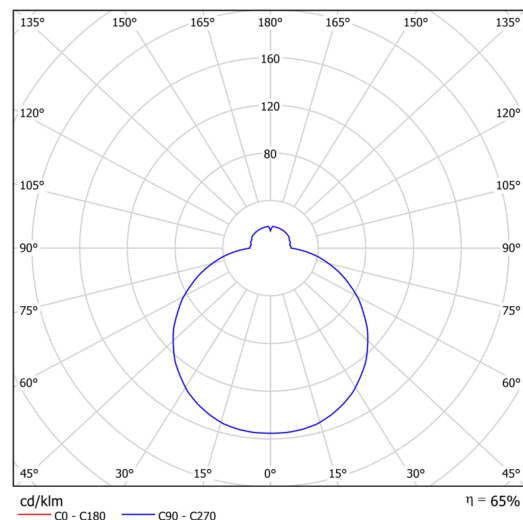

Luminous

Lum. flux of luminaire	5250 lm
Lum. flux of light source	8080 lm
Luminaire efficacy	97 lm/W
Temperature	3000 K
Rated life time LED L80/B10	100000 hours
CRI	Ra80
MacAdam	3
Blue light hazard	Risk group 0