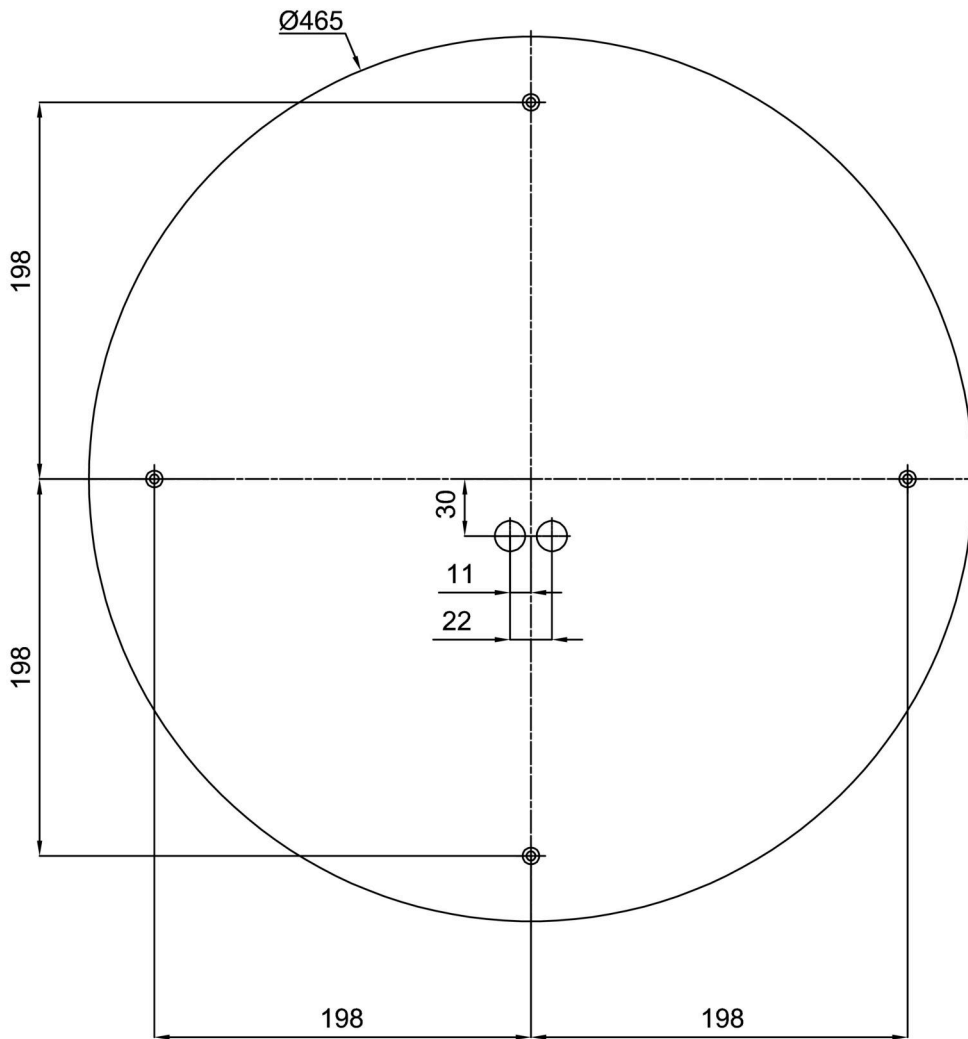

TECHNICAL SHEET

Multipower

Possibility of output adjustment by the user (DIP switch on the current source).

I [mA]	1050	900	850	700	
[%]	100	86	81	67	

Logistic

EAN	8591728098254
Weight NTTO	7.6 Kg
Weight BTTO	8.4 Kg
Number of cartons	1 pcs
Package volume	0.059 m³
Package 1 width	0.625 m
Package 1 length	0.625 m
Package 1 height	0.15 m
Warranty*	60 months

*The warranty for the batteries is valid for 12 months from the date of purchase.

Installation dimensions: