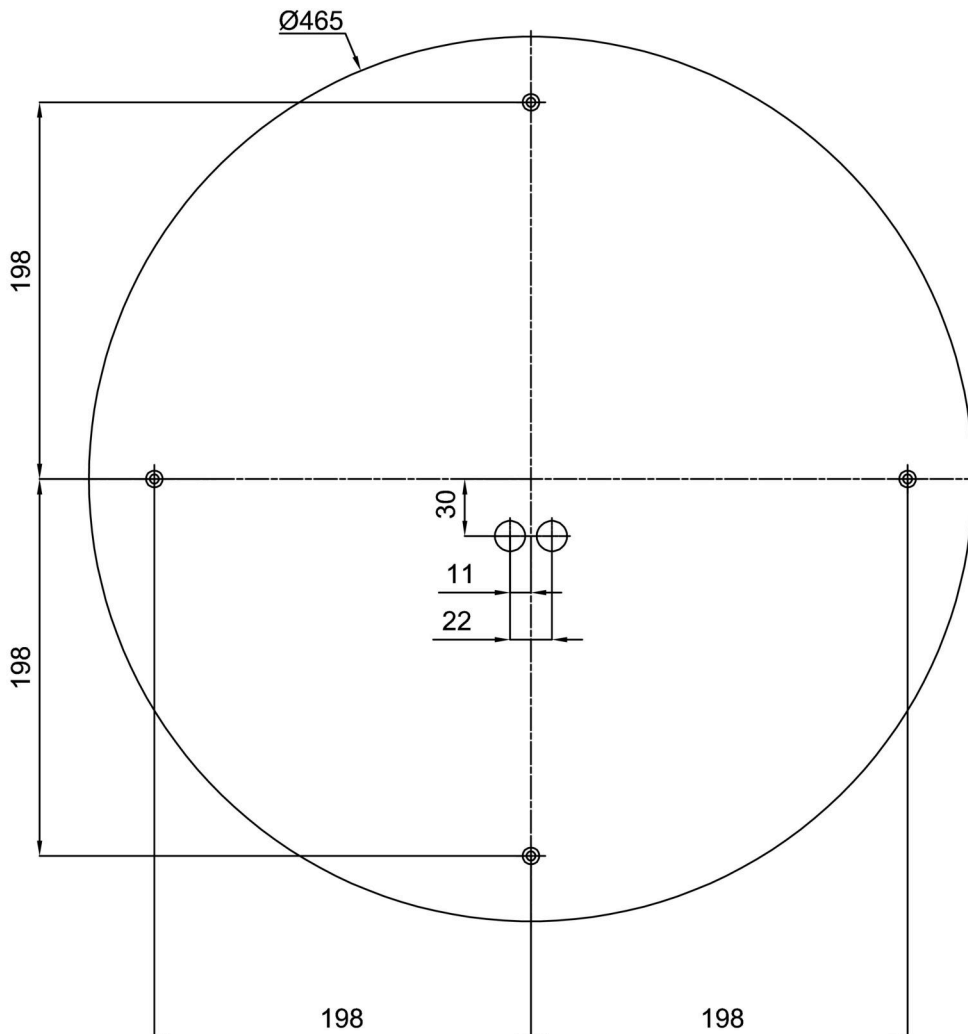

TECHNICAL SHEET

Eulum data for calculation programs are available at www.osmont.cz.

Multipower

Possibility of output adjustment by the user (DIP switch on the current source).

I [mA]	700	600	500	400	
[%]	100	86	71	57	

Logistic

EAN	8591728098247
Weight NTTO	7.6 Kg
Weight BTTO	8.4 Kg
Number of cartons	1 pcs
Package volume	0.059 m³
Package 1 width	0.625 m
Package 1 length	0.625 m
Package 1 height	0.15 m
Warranty*	60 months

*The warranty for the batteries is valid for 12 months from the date of purchase.

Installation dimensions: