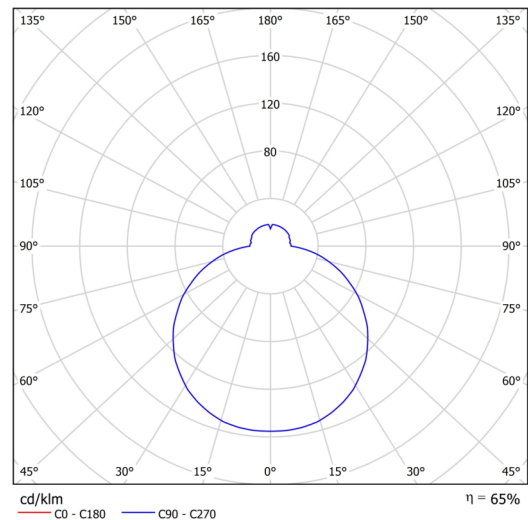

Luminous

Lum. flux of luminaire	3650 lm
Lum. flux of light source	5610 lm
Lum. flux of light source in emergency mode	150 lm
Luminaire efficacy	104 lm/W
Temperature	3000 K
Rated life time LED L80/B10	100000 hours
CRI	Ra80
MacAdam	3
Blue light hazard	Risk group 0