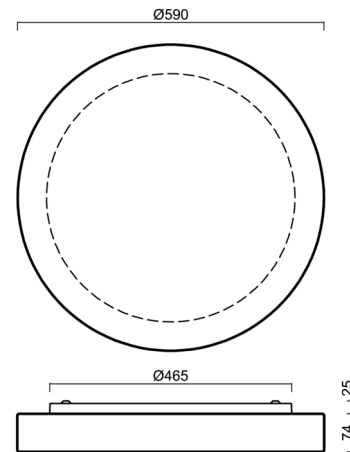

ELSA 16

LED-1L23EMP700K910/637/NK1W 3K##

WWW.OSMONT.CZ

ELSA 16

Product code: ELS72482

Type: LED-1L23EMP700K910/637/NK1W 3K##

Short description of the luminaire: White surface-mounted LED light with emergency unit combined with TRIPLEX OPAL glass shade.

Technical

Types of luminaires	Emergency combined
Mounting type	surface mounted
Base material	steel
Shade material	three-layer glass TRIPLEX OPAL
Base color	white Ral9003
Shade color	white
Holding the shade	folding system
Mounting location	ceiling/wall
Width	590 mm
Length	590 mm
Height	99 mm
Diameter	ø 590 mm
mounting holes (diameter)	4xø5mm
Installation wire (diameter)	2xø16mm
Energy Class	D
Impact strength	IK01

Lampshade

Product code	Name	Color	Description	Picture	Drawing
20141	637	white		