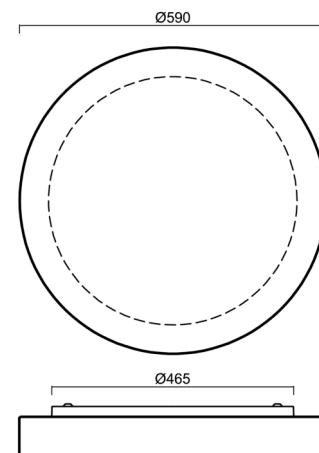

Technical

| | |
|------------------------------|--------------------------------|
| Types of luminaires | Dimmable |
| Mounting type | surface mounted |
| Base material | steel |
| Shade material | three-layer glass TRIPLEX OPAL |
| Base color | white Ral9003 |
| Shade color | white |
| Holding the shade | folding system |
| Mounting location | ceiling/wall |
| Width | 590 mm |
| Length | 590 mm |
| Height | 99 mm |
| Diameter | ø 590 mm |
| mounting holes (diameter) | 4xø5mm |
| Installation wire (diameter) | 2xø16mm |
| Energy Class | D |
| Impact strength | IK01 |
| Operating temperature | from -20°C to +30°C |

Lampshade

| Product code | Name | Color | Description | Picture | Drawing |
|--------------|------|-------|-------------|--|---------|
| 20141 | 637 | white | |  | |