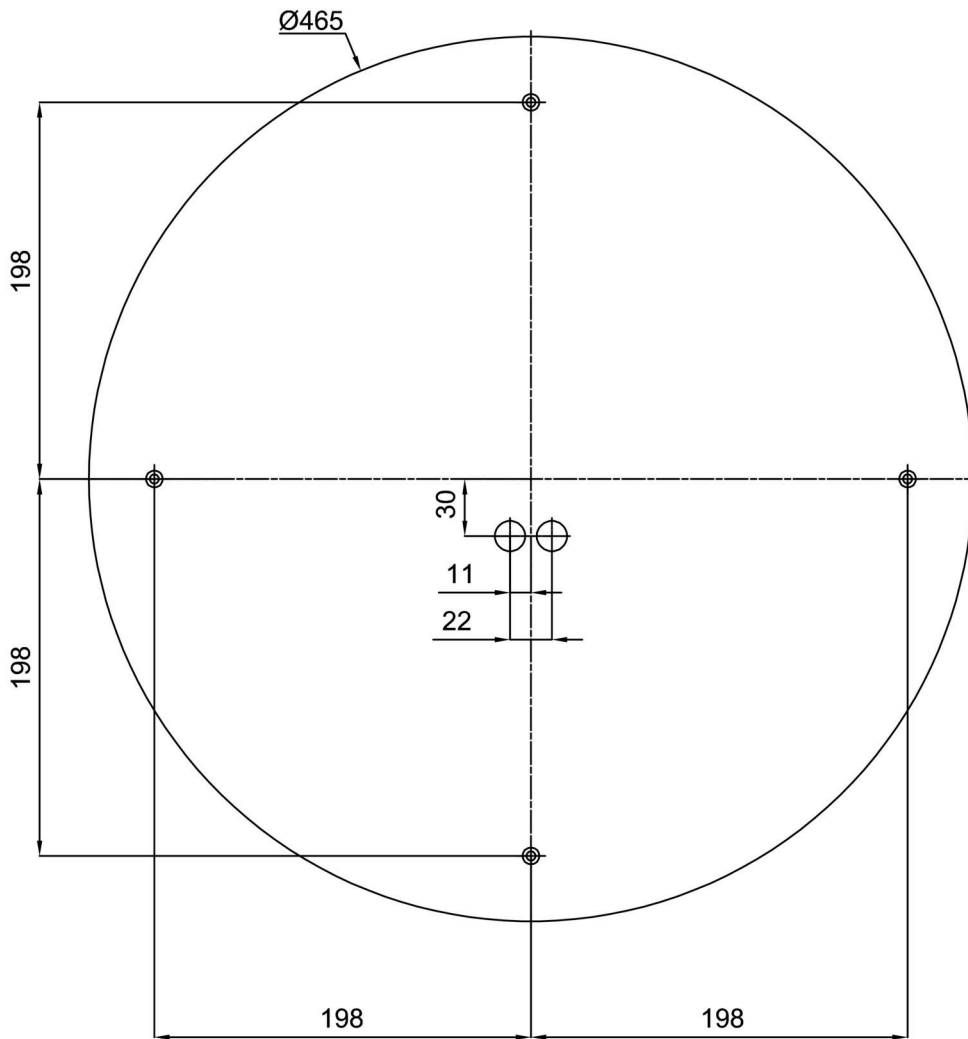

Logistic

EAN	8591728098230
Weight NTTO	7.6 Kg
Weight BTTO	8.4 Kg
Number of cartons	1 pcs
Package volume	0.059 m³
Package 1 width	0.625 m
Package 1 length	0.625 m
Package 1 height	0.15 m
Warranty*	60 months

*The warranty for the batteries is valid for 12 months from the date of purchase.

Installation dimensions: