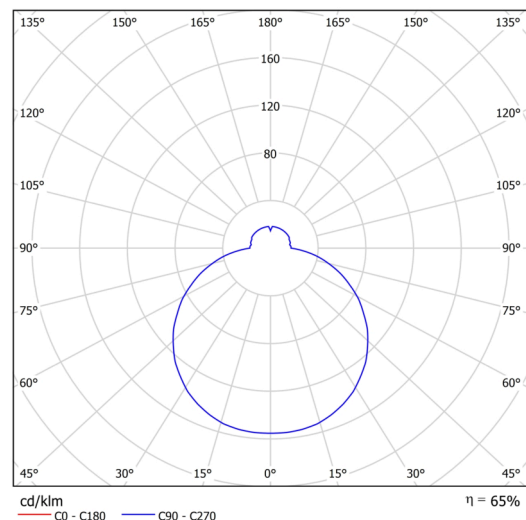

Luminous

Lum. flux of luminaire	3650 lm
Lum. flux of light source	5610 lm
Luminaire efficacy	104 lm/W
Temperature	3000 K
Rated life time LED L80/B10	100000 hours
CRI	Ra80
MacAdam	3
Blue light hazard	Risk group 0