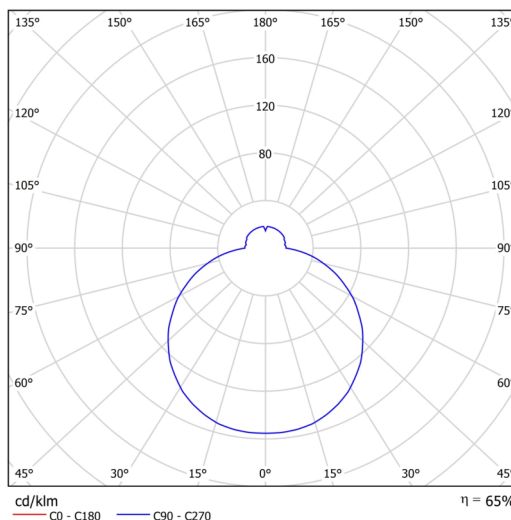

Luminous

Lum. flux of luminaire	5290 lm
Lum. flux of light source	8140 lm
Luminaire efficacy	101 lm/W
Temperature	2700-6500 K
Rated life time LED L80/B10	100000 hours
CRI	Ra80
MacAdam	3
Blue light hazard	Risk group 0

Eulum data for calculation programs are available at www.osmont.cz.