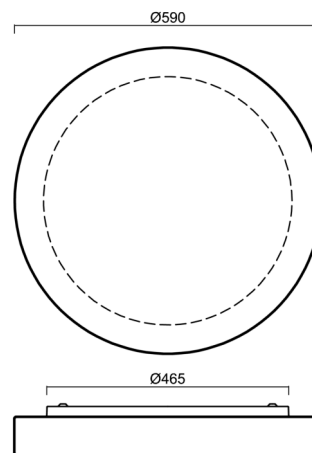

ELSA 16

LED-1L23ET1050K910/637 DALI 27-65K##

WWW.OSMONT.CZ

ELSA 16

Product code: ELS71241

Type: LED-1L23ET1050K910/637 DALI 27-65K##

Short description of the luminaire: White colour | ceiling or wall LED light with Bluetooth Tunable White system | TRIPLEX OPAL hand blown glass shade |

Technical

Types of luminaires	Tunable White
Mounting type	surface mounted
Base material	steel
Shade material	three-layer glass TRIPLEX OPAL
Base color	white Ral9003
Shade color	white
Holding the shade	folding system
Mounting location	ceiling/wall
Width	590 mm
Length	590 mm
Height	99 mm
Diameter	ø 590 mm
mounting holes (diameter)	4xø5mm
Cable entrance	2xø16mm
Energy Class	D
Impact strength	IK01
Operating temperature	from -20°C to +30°C