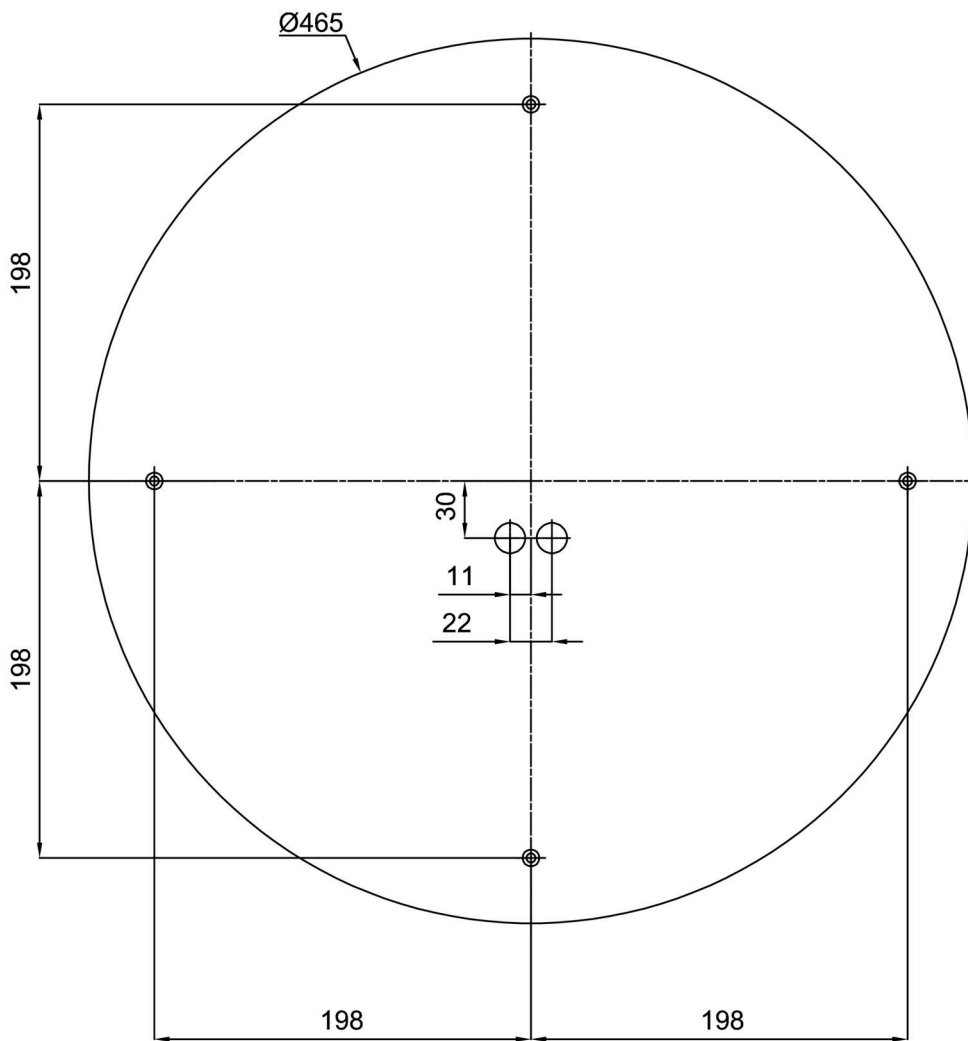

Logistic

EAN	8591728085865
Weight NTTO	7.6 Kg
Weight BTTO	8.4 Kg
Number of cartons	1 pcs
Package volume	0.059 m³
Package 1 width	0.625 m
Package 1 length	0.625 m
Package 1 height	0.15 m
Warranty*	60 months

*The warranty for the batteries is valid for 12 months from the date of purchase.

Installation dimensions: