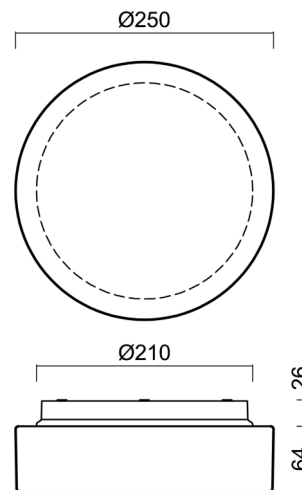

# ELSA 1 IP

Product code: ELS71196

Type: LED-1L12E700BD12/023 DALI 3/4K#

Short description of the luminaire: White surface-mounted changeable LED light DALI with TRIPLEX OPAL glass shade

## Technical

Types of luminaires	Dimmable
Mounting type	surface mounted
Base material	polypropylene composite
Shade material	three-layer glass TRIPLEX OPAL
Base color	white Ral9003
Shade color	white
Holding the shade	bayonet
Mounting location	ceiling/wall
Width	250 mm
Length	250 mm
Height	90 mm
Diameter	ø 250 mm
mounting holes (diameter)	3xø5mm
Installation wire (diameter)	2xø16mm
Energy Class	D
Impact strength	IK01
Operating temperature	from -20°C to +30°C

## Lampshade

Product code	Name	Color	Description	Picture	Drawing
20080	023	white			