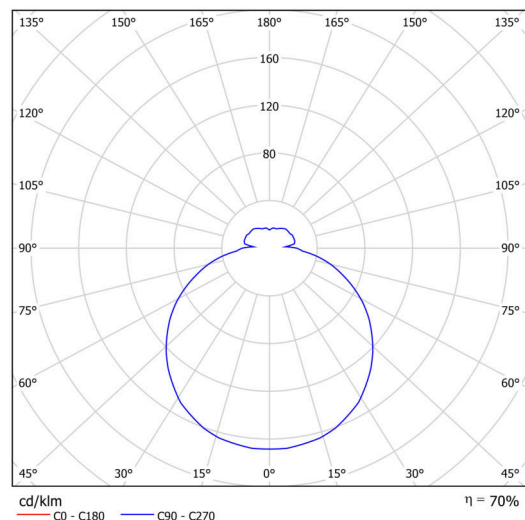

Luminous

Lum. flux of luminaire	950/990 lm
Lum. flux of light source	1350/1410 lm
Luminaire efficacy	95 lm/W
Temperature	3000/4000 K
Rated life time LED L80/B10	100000 hours
CRI	Ra80
MacAdam	3
Blue light hazard	Risk group 0