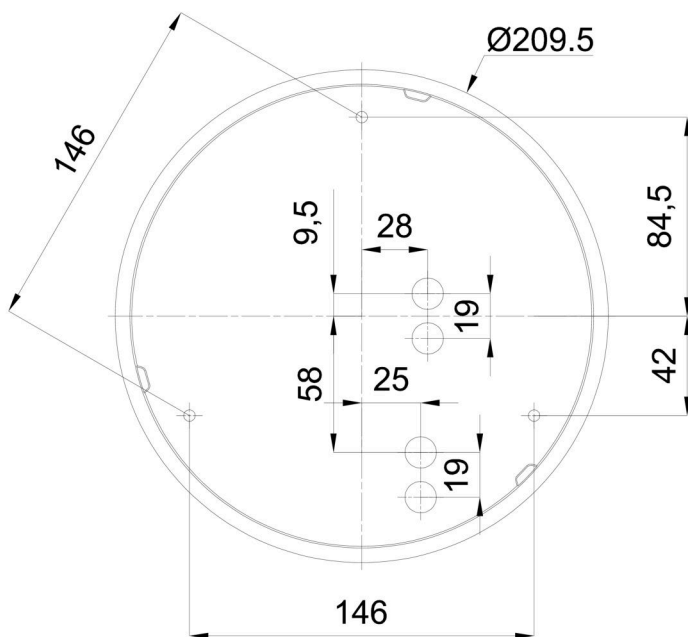

Logistic

EAN	8591728097820
Weight NTTO	1.7 Kg
Weight BTTO	1.9 Kg
Number of cartons	1 pcs
Package volume	0.008 m³
Package 1 width	0.27 m
Package 1 length	0.26 m
Package 1 height	0.11 m
Warranty*	60 months

*The warranty for the batteries is valid for 12 months from the date of purchase.

Installation dimensions: