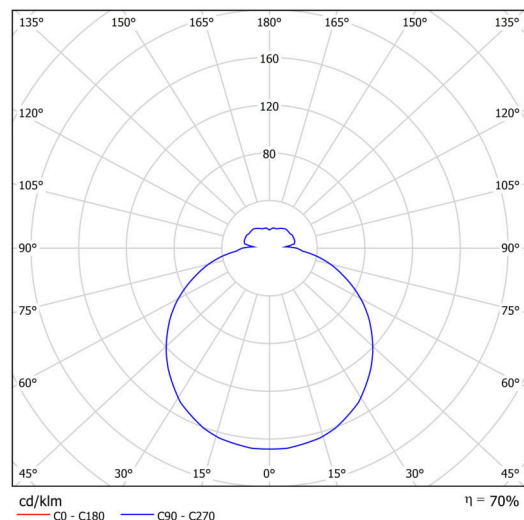

Luminous

Lum. flux of luminaire	700/730 lm
Lum. flux of light source	1000/1040 lm
Luminaire efficacy	100 lm/W
Temperature	3000/4000 K
Rated life time LED L80/B10	100000 hours
CRI	Ra80
MacAdam	3
Blue light hazard	Risk group 0