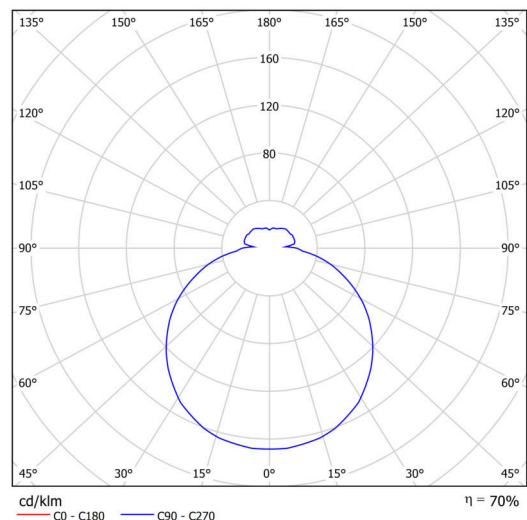

Luminous

Lum. flux of luminaire	990 lm
Lum. flux of light source	1410 lm
Luminaire efficacy	99 lm/W
Temperature	4000 K
Rated life time LED L80/B10	100000 hours
CRI	Ra80
MacAdam	3
Blue light hazard	Risk group 0