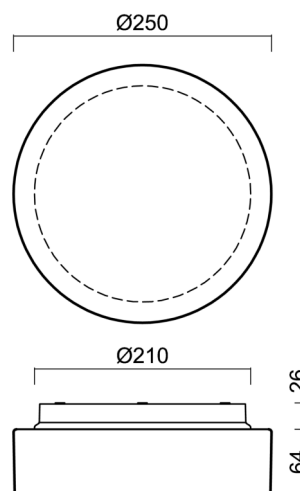

ELSA 1 IP

LED-1L12E700BD12/023 4K#

WWW.OSMONT.CZ

ELSA 1 IP

Product code: ELS70888

Type: LED-1L12E700BD12/023 4K#

Short description of the luminaire: White surface-mounted LED light ON/OFF with TRIPLEX OPAL glass shade

Technical

Types of luminaires	Classic on/off
Mounting type	surface mounted
Base material	polypropylene composite
Shade material	three-layer glass TRIPLEX OPAL
Base color	white Ral9003
Shade color	white
Holding the shade	bayonet
Mounting location	ceiling/wall
Width	250 mm
Length	250 mm
Height	90 mm
Diameter	ø 250 mm
mounting holes (diameter)	3xø5mm
Installation wire (diameter)	2xø16mm
Energy Class	D
Impact strength	IK01
Operating temperature	from -20°C to +30°C

Lampshade

Product code	Name	Color	Description	Picture	Drawing
20080	023	white			