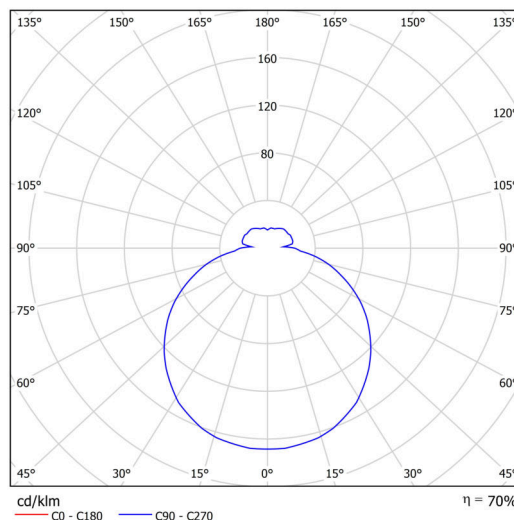

Luminous

Lum. flux of luminaire	990 lm
Lum. flux of light source	1410 lm
Luminaire efficacy	99 lm/W
Temperature	4000 K
Rated life time LED L80/B10	100000 hours
CRI	Ra80
MacAdam	3
Blue light hazard	Risk group 0