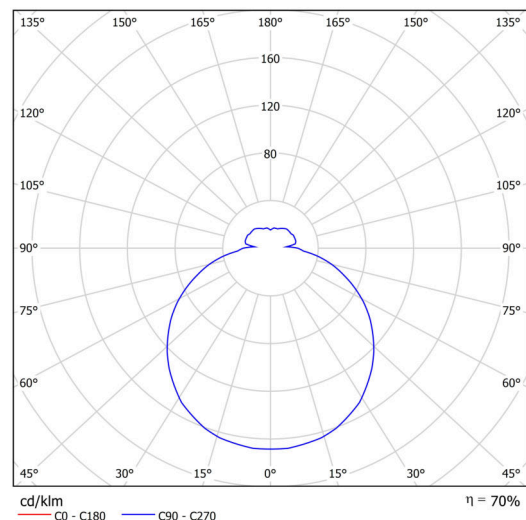

Luminous

Lum. flux of luminaire	730 lm
Lum. flux of light source	1040 lm
Luminaire efficacy	104 lm/W
Temperature	4000 K
Rated life time LED L80/B10	100000 hours
CRI	Ra80
MacAdam	3
Blue light hazard	Risk group 0