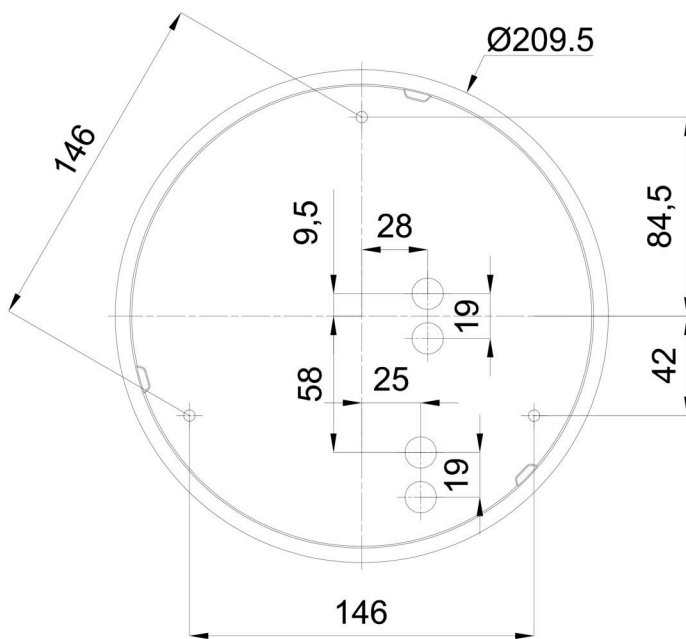

Logistic

EAN	8591728097486
Weight NTTO	1.7 Kg
Weight BTTO	1.9 Kg
Number of cartons	1 pcs
Package volume	0.008 m³
Package 1 width	0.27 m
Package 1 length	0.26 m
Package 1 height	0.11 m
Warranty*	60 months

*The warranty for the batteries is valid for 12 months from the date of purchase.

Installation dimensions: