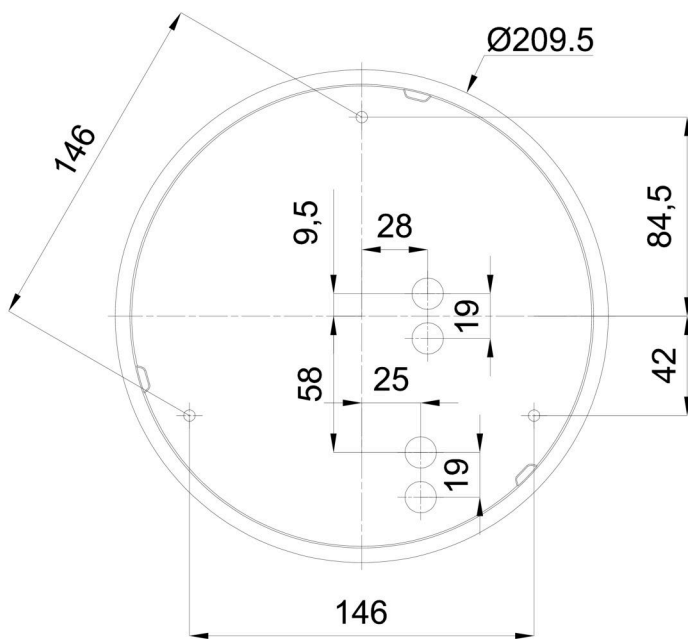

Logistic

EAN	8591728097479
Weight NTTO	1.7 Kg
Weight BTTO	1.9 Kg
Number of cartons	1 pcs
Package volume	0.008 m³
Package 1 width	0.27 m
Package 1 length	0.26 m
Package 1 height	0.11 m
Warranty*	60 months

*The warranty for the batteries is valid for 12 months from the date of purchase.

Installation dimensions: