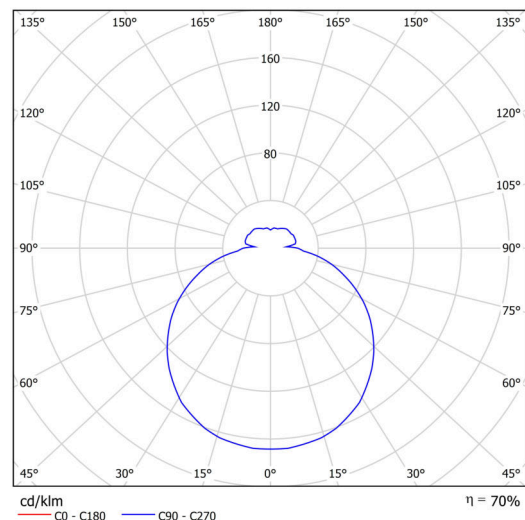

Luminous

Lum. flux of luminaire	950 lm
Lum. flux of light source	1350 lm
Luminaire efficacy	95 lm/W
Temperature	3000 K
Rated life time LED L80/B10	100000 hours
CRI	Ra80
MacAdam	3
Blue light hazard	Risk group 0