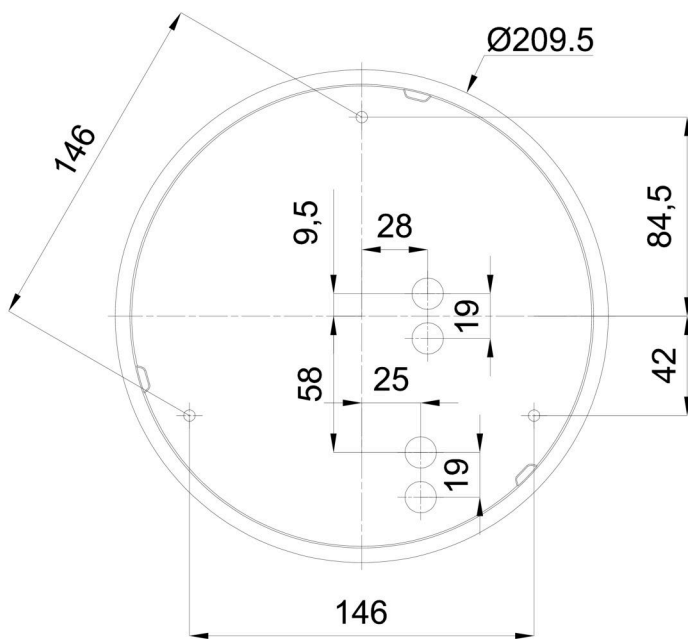

Logistic

EAN	8591728097240
Weight NTTO	1.7 Kg
Weight BTTO	1.9 Kg
Number of cartons	1 pcs
Package volume	0.008 m³
Package 1 width	0.27 m
Package 1 length	0.26 m
Package 1 height	0.11 m
Warranty*	60 months

*The warranty for the batteries is valid for 12 months from the date of purchase.

Installation dimensions: