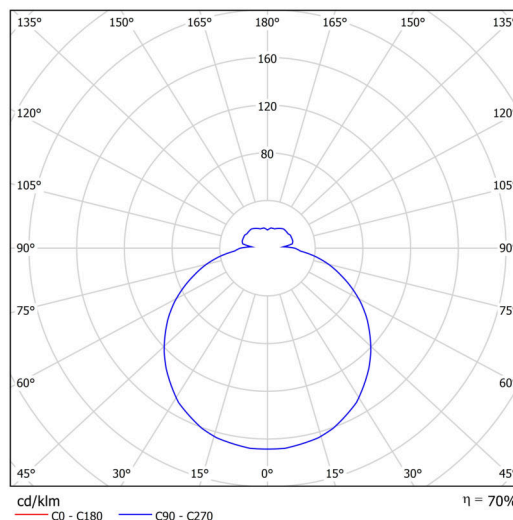

Luminous

Lum. flux of luminaire	950 lm
Lum. flux of light source	1350 lm
Luminaire efficacy	95 lm/W
Temperature	3000 K
Rated life time LED L80/B10	100000 hours
CRI	Ra80
MacAdam	3
Blue light hazard	Risk group 0