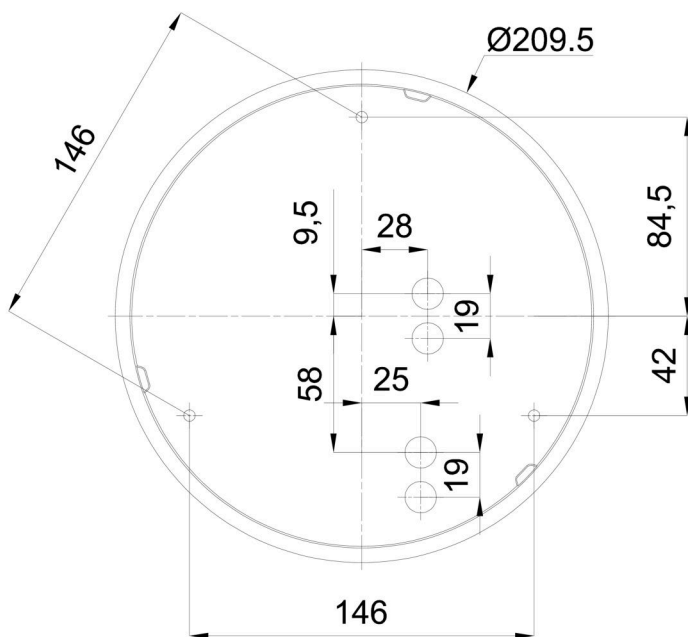

Logistic

EAN	8591728097226
Weight NTTO	1.7 Kg
Weight BTTO	1.9 Kg
Number of cartons	1 pcs
Package volume	0.008 m³
Package 1 width	0.27 m
Package 1 length	0.26 m
Package 1 height	0.11 m
Warranty*	60 months

*The warranty for the batteries is valid for 12 months from the date of purchase.

Installation dimensions: