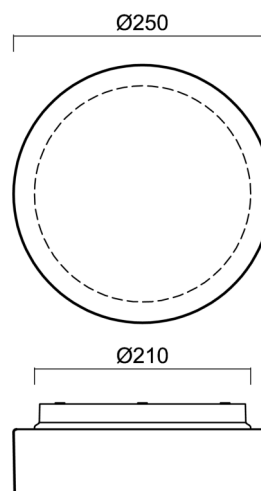

## Technical

Types of luminaires	Classic on/off
Mounting type	surface mounted
Base material	polypropylene composite
Shade material	three-layer glass TRIPLEX OPAL
Base color	white Ral9003
Shade color	white
Holding the shade	bayonet
Mounting location	ceiling/wall
Width	250 mm
Length	250 mm
Height	90 mm
Diameter	ø 250 mm
mounting holes (diameter)	3xø5mm
Installation wire (diameter)	2xø16mm
Energy Class	D
Impact strength	IK01
Operating temperature	from -20°C to +30°C

## Lampshade

Product code	Name	Color	Description	Picture	Drawing
20080	023	white		