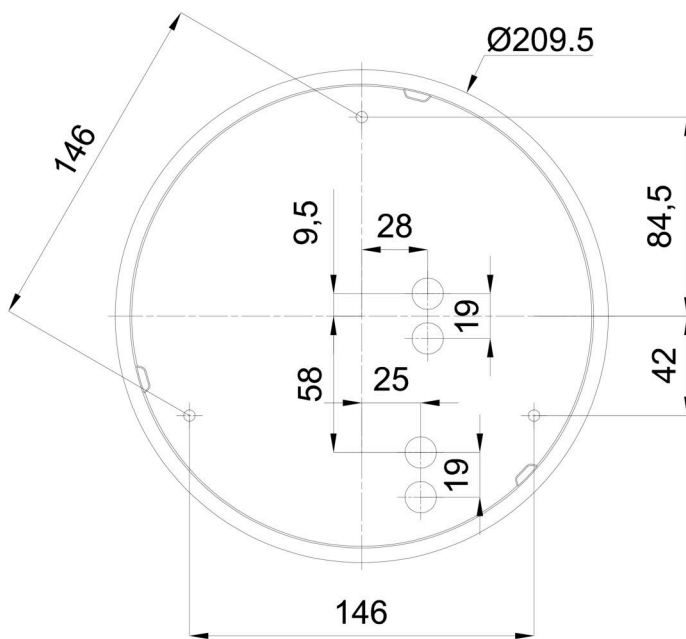

Logistic

EAN	8591728097219
Weight NTTO	1.7 Kg
Weight BTTO	1.9 Kg
Number of cartons	1 pcs
Package volume	0.008 m³
Package 1 width	0.27 m
Package 1 length	0.26 m
Package 1 height	0.11 m
Warranty*	60 months

*The warranty for the batteries is valid for 12 months from the date of purchase.

Installation dimensions: