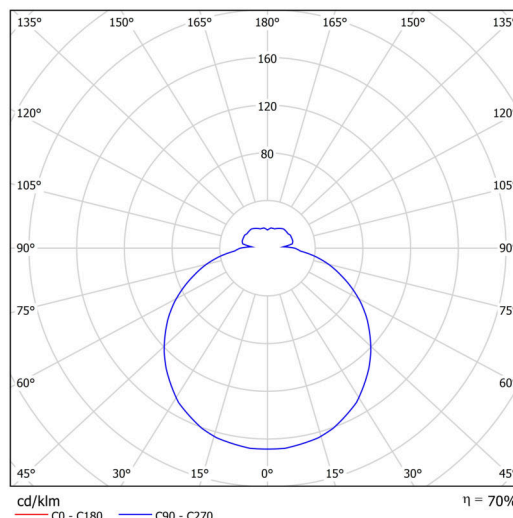

Luminous

Lum. flux of luminaire	700 lm
Lum. flux of light source	1000 lm
Luminaire efficacy	100 lm/W
Temperature	3000 K
Rated life time LED L80/B10	100000 hours
CRI	Ra80
MacAdam	3
Blue light hazard	Risk group 0