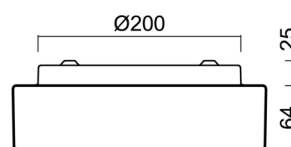

## Technical

|                              |                                |
|------------------------------|--------------------------------|
| Types of luminaires          | Classic on/off                 |
| Mounting type                | surface mounted                |
| Base material                | steel                          |
| Shade material               | three-layer glass TRIPLEX OPAL |
| Base color                   | white Ral9003                  |
| Shade color                  | white                          |
| Holding the shade            | bayonet                        |
| Mounting location            | ceiling/wall                   |
| Width                        | 250 mm                         |
| Length                       | 250 mm                         |
| Height                       | 84 mm                          |
| Diameter                     | ø 250 mm                       |
| mounting holes (diameter)    | 3xø5mm                         |
| Installation wire (diameter) | 2xø16mm                        |
| Energy Class                 | D                              |
| Impact strength              | IK01                           |
| Operating temperature        | from -20°C to +30°C            |