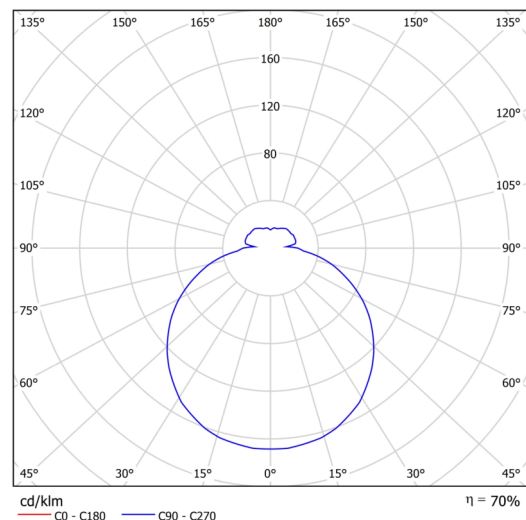

Luminous

Lum. flux of luminaire	950/990 lm
Lum. flux of light source	1350/1410 lm
Luminaire efficacy	95 lm/W
Temperature	3000/4000 K
Rated life time LED L80/B10	100000 hours
CRI	Ra80
MacAdam	3
Blue light hazard	Risk group 0