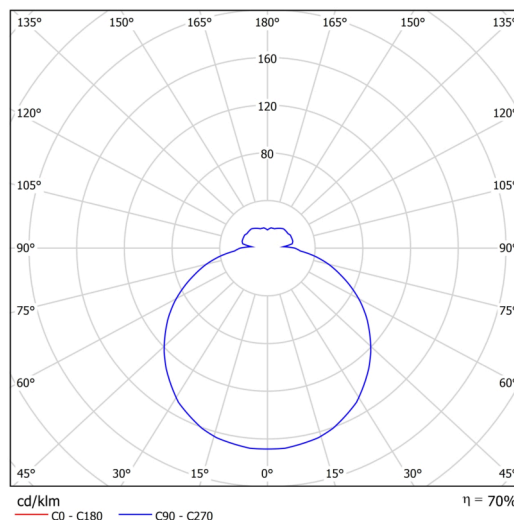

Luminous

Lum. flux of luminaire	950/990 lm
Lum. flux of light source	1350/1410 lm
Luminaire efficacy	95 lm/W
Temperature	3000/4000 K
Rated life time LED L80/B10	100000 hours
CRI	Ra80
MacAdam	3
Blue light hazard	Risk group 0