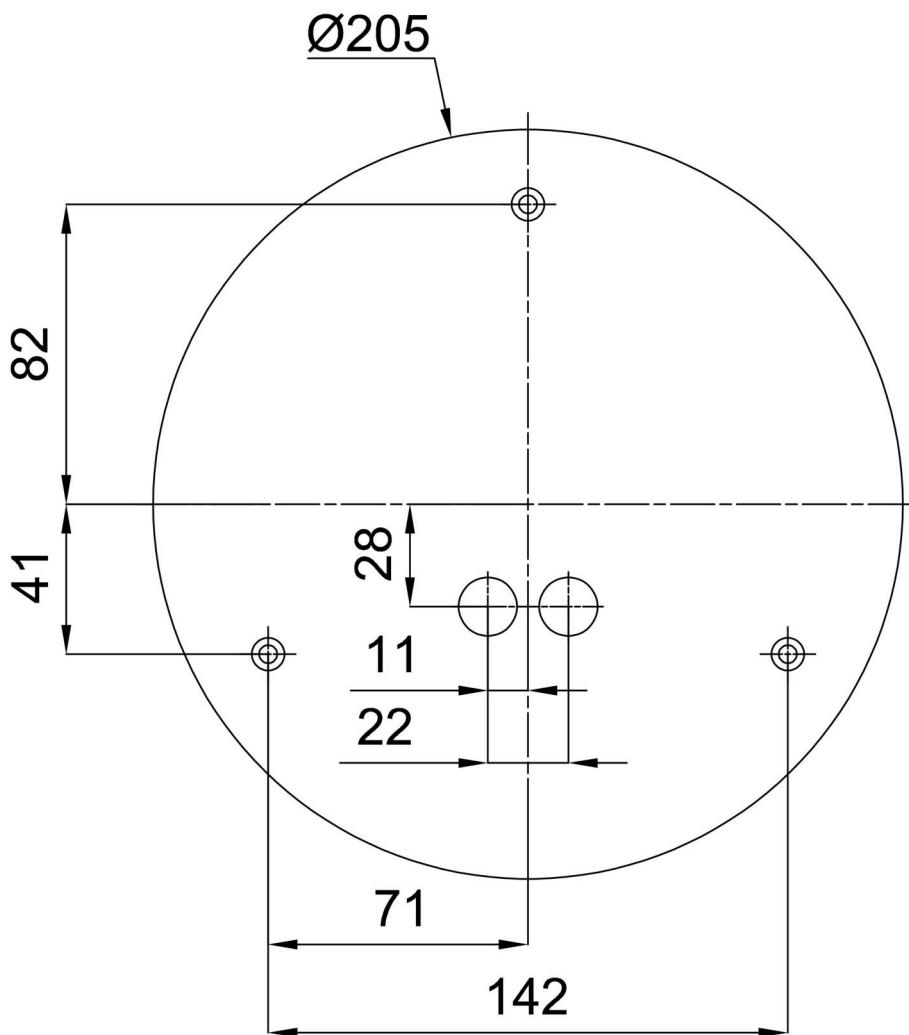

Logistic

EAN	8591728097790
Weight NTTO	1.7 Kg
Weight BTTO	1.9 Kg
Number of cartons	1 pcs
Package volume	0.008 m³
Package 1 width	0.27 m
Package 1 length	0.26 m
Package 1 height	0.11 m
Warranty*	60 months

*The warranty for the batteries is valid for 12 months from the date of purchase.

Installation dimensions: