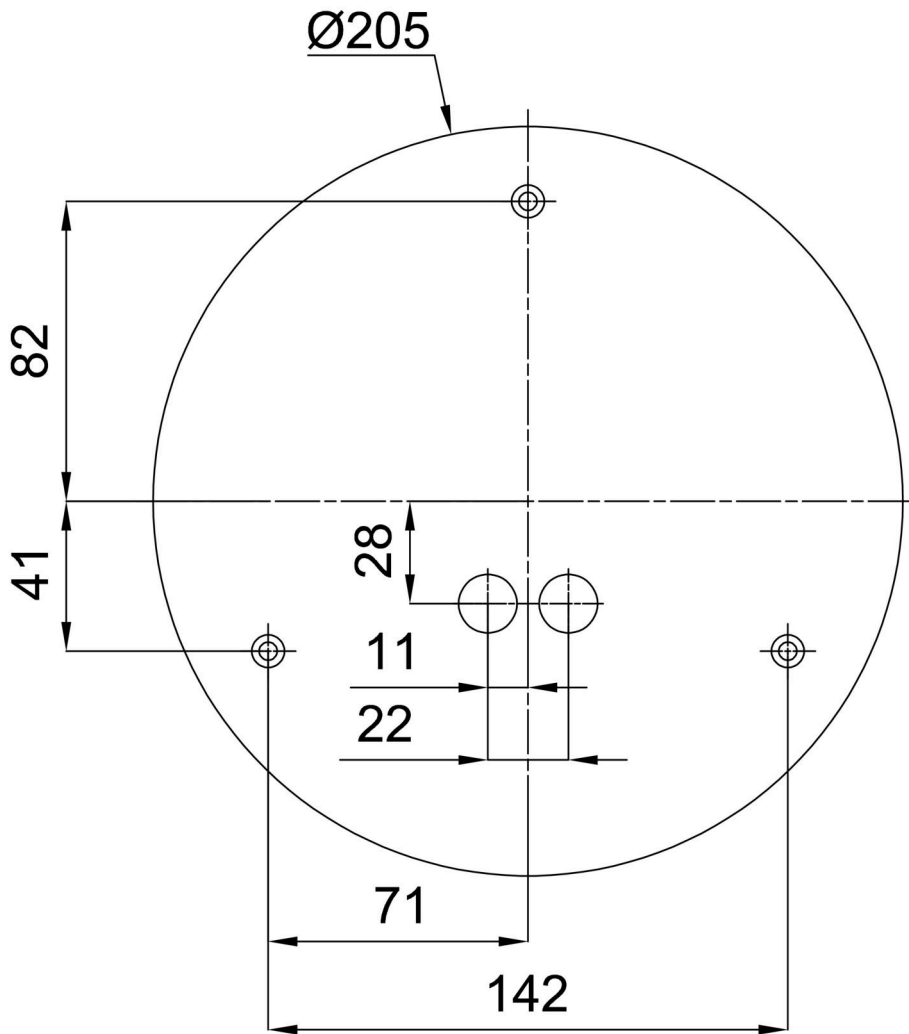

Logistic

EAN	8591728097790
Weight NTTO	1.7 Kg
Weight BTTO	1.9 Kg
Number of cartons	1 pcs
Package volume	0.008 m³
Package 1 width	0.27 m
Package 1 length	0.26 m
Package 1 height	0.11 m
Warranty*	60 months

*The warranty for the batteries is valid for 12 months from the date of purchase.

Installation dimensions: