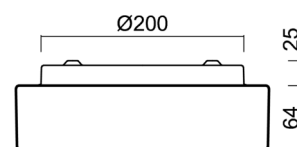

Technical

Types of luminaires	Classic on/off
Mounting type	surface mounted
Base material	steel
Shade material	three-layer glass TRIPLEX OPAL
Base color	white Ral9003
Shade color	white
Holding the shade	bayonet
Mounting location	ceiling/wall
Width	250 mm
Length	250 mm
Height	84 mm
Diameter	ø 250 mm
mounting holes (diameter)	3xø5mm
Cable entrance	2xø16mm
Energy Class	D
Impact strength	IK01
Operating temperature	from -20°C to +30°C

Eulum data for calculation programs are available at www.osmont.cz.

Logistic

EAN	8591728097790
Weight NTTO	1.7 Kg
Weight BTTO	1.9 Kg
Number of cartons	1 pcs
Package volume	0.008 m ³
Package 1 width	0.27 m
Package 1 length	0.26 m
Package 1 height	0.11 m
Warranty*	60 months