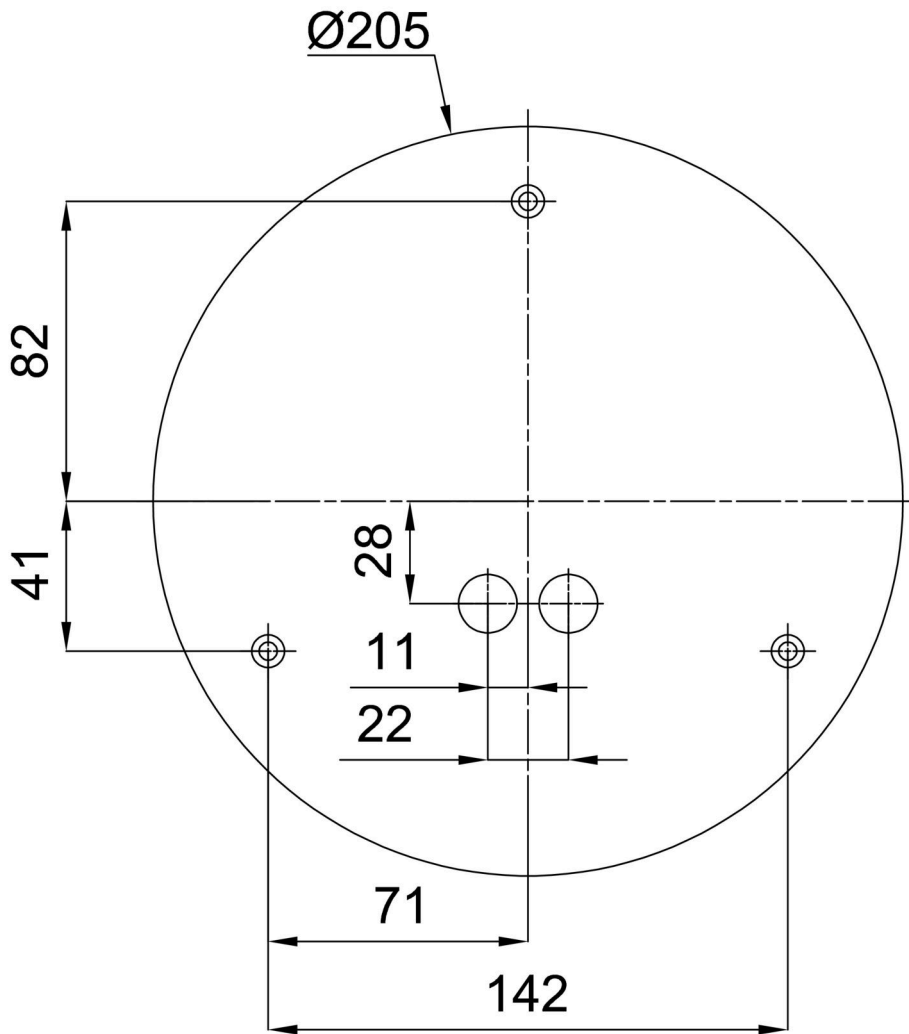

Logistic

EAN	8591728095574
Weight NTTO	1.7 Kg
Weight BTTO	1.9 Kg
Number of cartons	1 pcs
Package volume	0.008 m³
Package 1 width	0.27 m
Package 1 length	0.26 m
Package 1 height	0.11 m
Warranty*	60 months

*The warranty for the batteries is valid for 12 months from the date of purchase.

Installation dimensions: