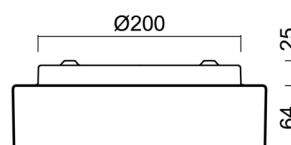

Technical

Types of luminaires	Dimmable
Mounting type	surface mounted
Base material	steel
Shade material	three-layer glass TRIPLEX OPAL
Base color	white Ral9003
Shade color	white
Holding the shade	bayonet
Mounting location	ceiling/wall
Width	250 mm
Length	250 mm
Height	84 mm
Diameter	ø 250 mm
mounting holes (diameter)	3xø5mm
Installation wire (diameter)	2xø16mm
Energy Class	D
Impact strength	IK01
Operating temperature	from -20°C to +30°C

Eulum data for calculation programs are available at www.osmont.cz.

Logistic

EAN	8591728095574
Weight NTTO	1.7 Kg
Weight BTTO	1.9 Kg
Number of cartons	1 pcs
Package volume	0.008 m ³
Package 1 width	0.27 m
Package 1 length	0.26 m
Package 1 height	0.11 m
Warranty*	60 months