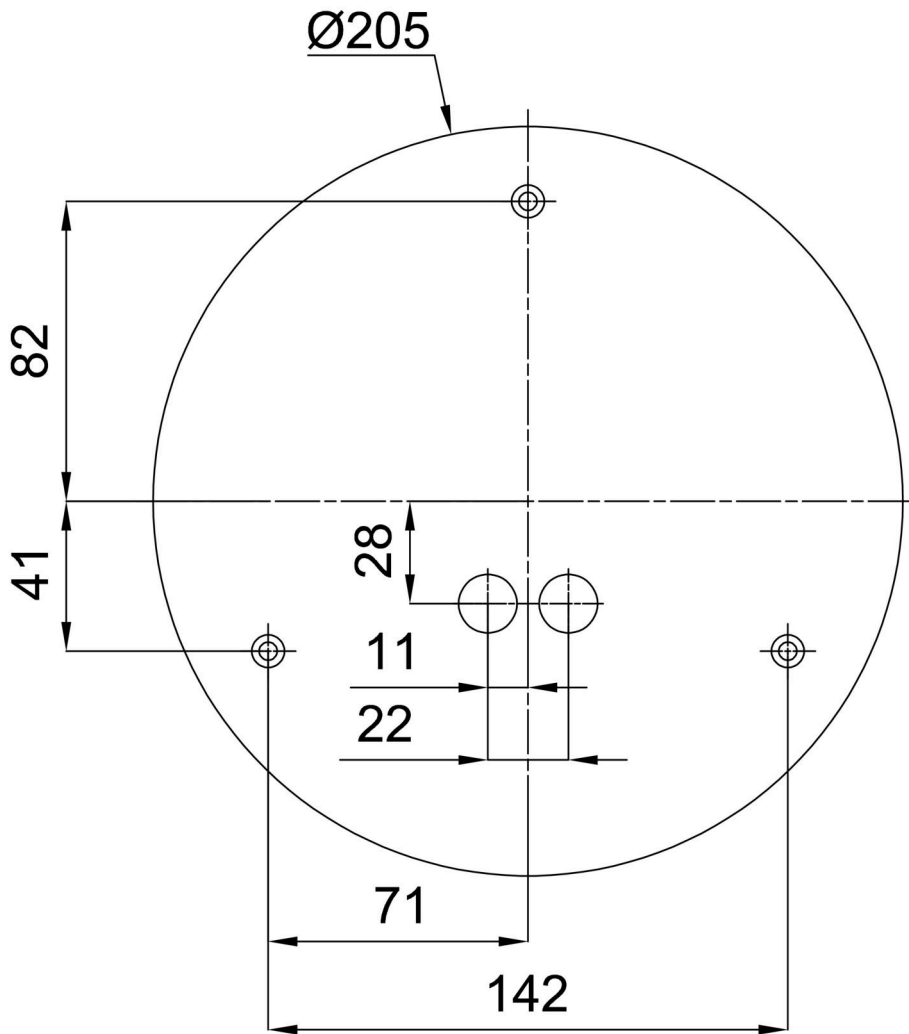

Logistic

EAN	8591728095550
Weight NTTO	1.7 Kg
Weight BTTO	1.9 Kg
Number of cartons	1 pcs
Package volume	0.008 m³
Package 1 width	0.27 m
Package 1 length	0.26 m
Package 1 height	0.11 m
Warranty*	60 months

*The warranty for the batteries is valid for 12 months from the date of purchase.

Installation dimensions: