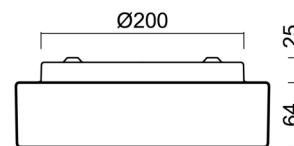

Technical

Types of luminaires	Classic on/off
Mounting type	surface mounted
Base material	steel
Shade material	three-layer glass TRIPLEX OPAL
Base color	white Ral9003
Shade color	white
Holding the shade	bayonet
Mounting location	ceiling/wall
Width	250 mm
Length	250 mm
Height	84 mm
Diameter	ø 250 mm
mounting holes (diameter)	3xø5mm
Installation wire (diameter)	2xø16mm
Energy Class	D
Impact strength	IK01
Operating temperature	from -20°C to +30°C

Eulum data for calculation programs are available at www.osmont.cz.

Logistic

EAN	8591728095550
Weight NTTO	1.7 Kg
Weight BTTO	1.9 Kg
Number of cartons	1 pcs
Package volume	0.008 m ³
Package 1 width	0.27 m
Package 1 length	0.26 m
Package 1 height	0.11 m
Warranty*	60 months