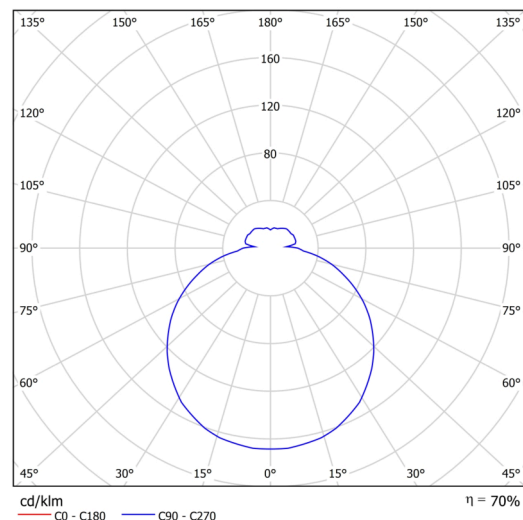

Luminous

Lum. flux of luminaire	730 lm
Lum. flux of light source	1040 lm
Luminaire efficacy	104 lm/W
Temperature	4000 K
Rated life time LED L80/B10	100000 hours
CRI	Ra80
MacAdam	3
Blue light hazard	Risk group 0